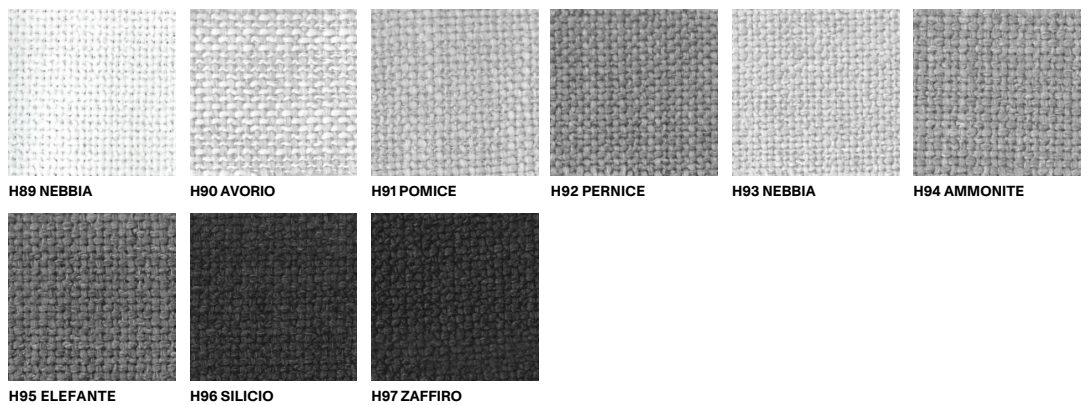

Calum Home
Slitta

total height 86 cm
seat height 48 cm
width 56 cm
depth 60 cm

Seat

Leather - NUVOLA

Fabric - TIME (Cat. A)

Fabric - NETWORK (Cat. B)

Fabric - MESSENGER (Cat. C)

T86 CENERE

T87 CANAPA

T88 TORTORA

T89 ROSA PASTELLO

T90 SENAPE

T91 TERRACOTTA

T92 SCARLATTO

T93 FORESTA

T94 OTTANIO