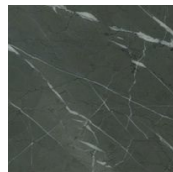

HEB Round

Three-legged table with a steel structure covered by a hexagonal section brass tube cover. Supports for the top are made of laser-cut steel tubes, lacquered in micaceous grey. The top is available in hand-troweled MDF, ash wood, or 20 mm thick marble with a surface protected by a clear matte-effect polyester coating.

Height:
h. 73 cm

Dimensions:
90 cm
100 cm
110 cm
120 cm
130 cm
140 cm
150 cm
160 cm

Top HEB Round

Handcraft finishes

D56 ARDESIA
CONCRETE

D58 GHIACCIO
CONCRETE

D61 WHITE CONCRETE

D65 LUNA GREY
CONCRETE

D66 BLACK CONCRETE

Marble

N05 GRAFITE GREY

N04 ETNA NATURAL
ROCK

N03 CALACATTA ORO

N02 CARRARA

N08 CIPOLLINO VERDE

Wood

C01 NATURAL ASH

C05 CARBONE ASH

Gambe HEB Round

Laccature Opache

B62 BIANCO - OPACO

B34 GRIGIO CHIARO -
OPACO

B82 GRIGIO - OPACO

B42 GRAFITE - OPACO