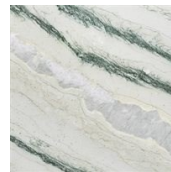

HEB Round

Three-legged table with a steel structure covered by a hexagonal section brass tube cover. Supports for the top are made of laser-cut steel tubes, lacquered in micaceous grey. The top is available in hand-troweled MDF, ash wood, or 20 mm thick marble with a surface protected by a clear matte-effect polyester coating.

D66 BLACK CONCRETE

Marble

N05 GRAFITE GREY

N04 ETNA NATURAL
ROCK

N03 CALACATTA ORO

N02 CARRARA

N08 CIPOLLINO VERDE

Wood

C01 NATURAL ASH

C05 CARBONE ASH

Gambe HEB Round

Laccature Opache

B62 BIANCO - OPACO

B34 GRIGIO CHIARO -
OPACO

B82 GRIGIO - OPACO

B42 GRAFITE - OPACO

B59 NERO - OPACO

B10 ARANCIONE BECCO
D'OCA - OPACO

B56 RUGGINE - OPACO

B11 ROSSO SCURO -
OPACO

B18 VIOLA MELANZANA
- OPACO

B93 BLU OLTREMARE -
OPACO

B94 BLU COBALTO -
OPACO

B54 PETROLIO - OPACO