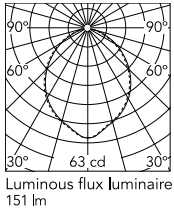

Schematic light drawing

Photometric

Light distribution	Roto symmetric
CCT (K)	2700
Extreme cut off	No

Electrical

Insulation class	III
Frequency (Hz)	50/60
Main voltage (Vac)	100-240/5
Power supply	Remote excluded
Dimmable	Yes
Power supply type	Electronic 5V
Dimming interface	Dimmer Integrated
Batteries inside	Yes
Battery type	LI-PO
Charging max power	14
Charging min time	3H - 0% TO 100%
Charging socket/connector	USB-C

Ecodesign and Energy Labelling

This product contains a light source of energy efficiency class **C**

Replaceable (LED only)
light source by a
professional

Replaceable control
gear by an end-user