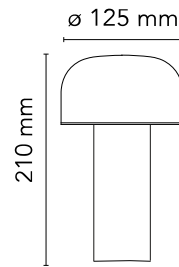

FLOS

F1060020 Grey

Bellhop Table

Designed by Edward Barber and Jay Osgerby, 2018

3W - 151lm - 2700K

Rechargeable direct light table lighting device. Base and dome in coloured PC. Diffuser in Opaline injection moulded photo-engraved PC. 24-hours' autonomy, charging via Micro-USB-C. Push-button switch positioned on the base provides the 4-step dimmer function. Battery status indicator positioned under the base. USB-C charging cable included, useful length 120cm.

Are you a professional and your project needs consulting and support?

[BOOK AN APPOINTMENT](#)