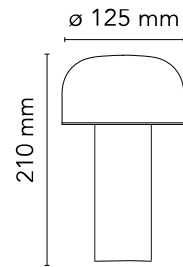

FLOS

F1060026 Cioko

Bellhop Table

Designed by Edward Barber and Jay Osgerby, 2018

3W - 151lm - 2700K

Rechargeable direct light table lighting device. Base and dome in coloured PC. Diffuser in Opaline injection moulded photo-engraved PC. 24-hours' autonomy, charging via Micro-USB-C. Push-button switch positioned on the base provides the 4-step dimmer function. Battery status indicator positioned under the base. USB-C charging cable included, useful length 120cm.

Are you a professional and your project needs consulting and support?

[BOOK AN APPOINTMENT](#)