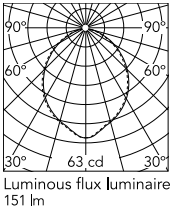

Schematic light drawing

Photometric

Light distribution	Roto symmetric
CCT (K)	2700
Extreme cut off	No

Electrical

Insulation class	III
Frequency (Hz)	50/60
Main voltage (Vac)	100-240/5
Power supply	Remote excluded
Dimmable	Yes
Power supply type	Electronic 5V
Dimming interface	Dimmer Integrated
Batteries inside	Yes
Battery type	LI-PO
Charging max power	14
Charging min time	3H - 0% TO 100%
Charging socket/connector	USB-C

Ecodesign and Energy Labelling

This product contains a light source of energy efficiency class **C**

Replaceable (LED only)
light source by a
professional

Replaceable control
gear by an end-user