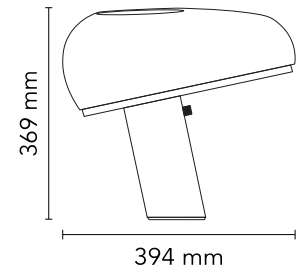

Are you a professional and your project needs consulting and support?

[BOOK AN APPOINTMENT](#)

Main specifications

| | |
|------------------------|---------------------|
| Mounting | Table |
| Environments | Indoor dry location |
| Light source type | Bulb |
| Light sources included | No |
| Lamp category | Halogen |
| Lamp holders | E27 |
| Ilcos | HSGS |
| Number of lamps | 1 |
| Power (W) | 100 |

Physical

| | |
|---------------------|-------|
| Colour | Black |
| Length (mm) | 394 |
| Cord colour | Black |
| Net weight (kg) | 7.99 |
| Package volume (m3) | 0.1 |
| IP internal | 20 |

Download

Mounting instructions [↓ PDF](#)