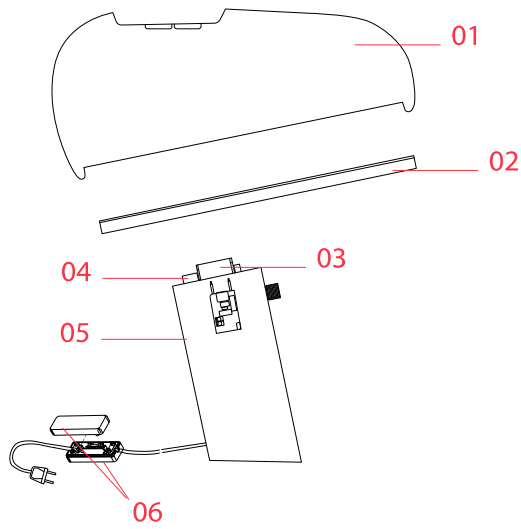

Spare Parts

01.	Black reflector	RF80966
02.	Snoopy glass diffuser	RF84656
03.	E27 lamp holder	RF11912
04.	Ring nut	RF11919
06.	Electrical assembly with fuse box	RF12478