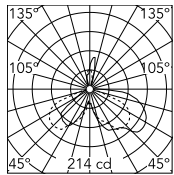

Physical

| | |
|---------------------|-------|
| Colour | Black |
| Length (mm) | 394 |
| Cord colour | Black |
| Net weight (kg) | 7.99 |
| Package volume (m3) | 0.1 |
| IP internal | 20 |

Download

Mounting instructions [↓ PDF](#)

Photometric Files

LDT / IES [↓ LDT](#)

Technical Drawings

2D [↓ ZIP](#)

3D [↓ ZIP](#)

Schematic light drawing

Luminous flux Luminaire
1800 lm

Photometric