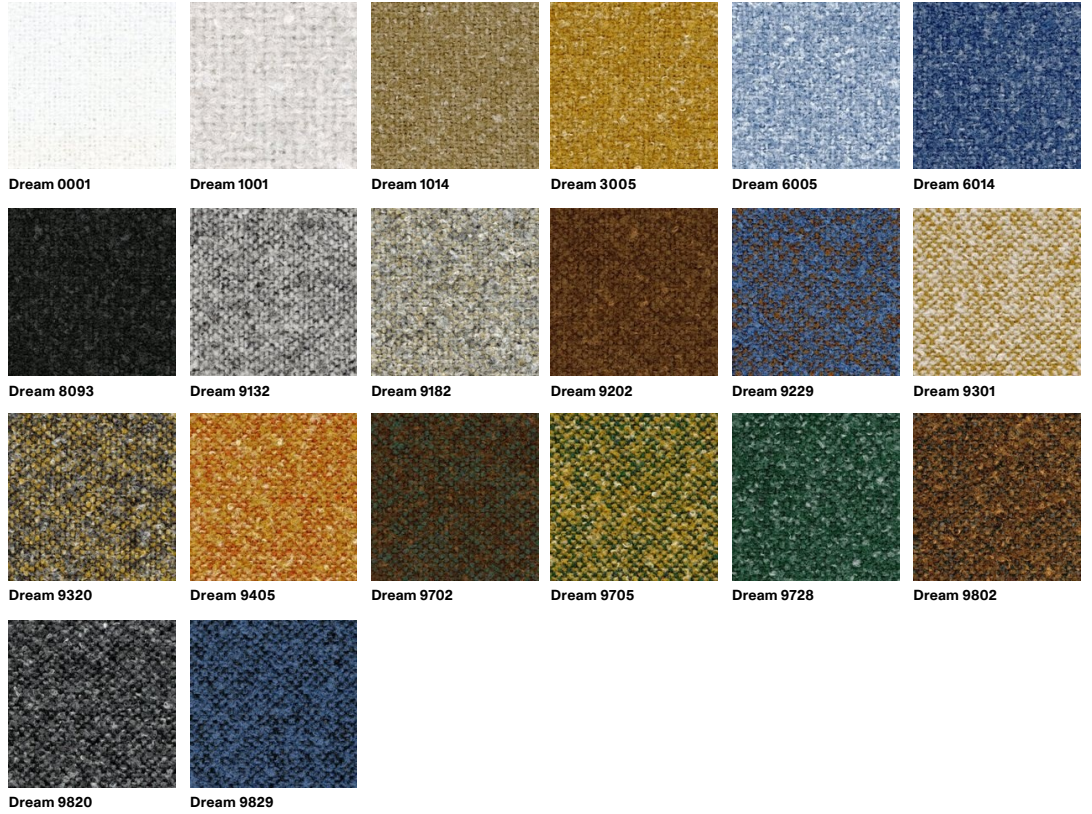

Fabric - DREAM (Cat. B)