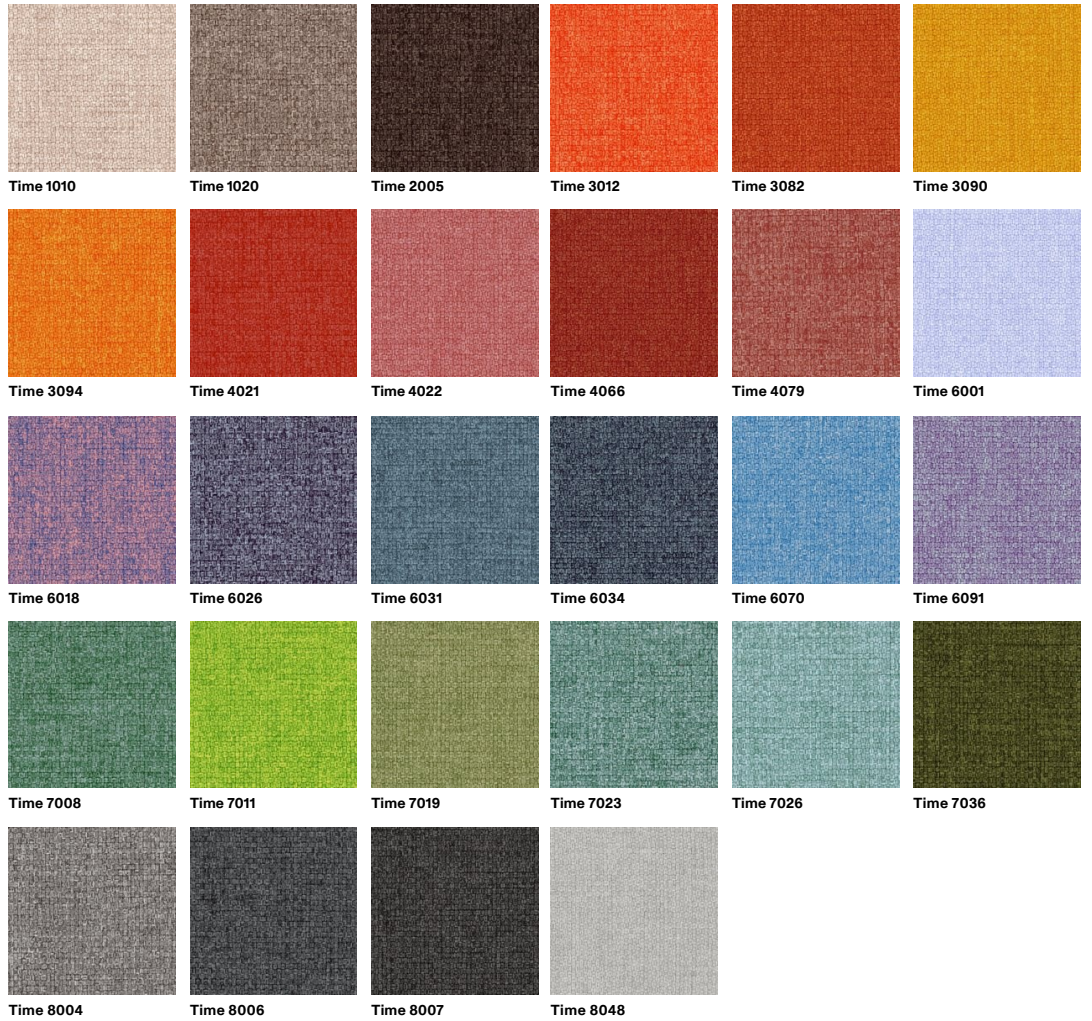

Upholstery

Fabric - TIME (Cat. A)