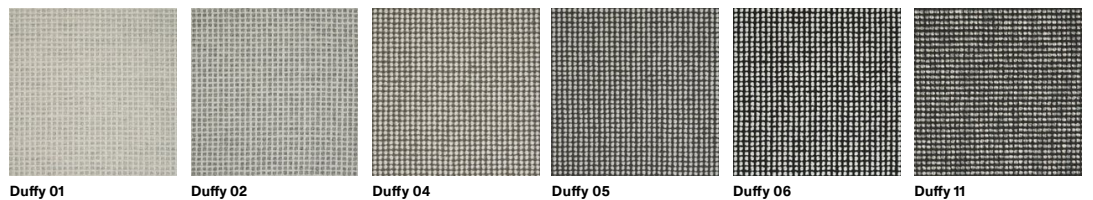

Laser J Flash 9843

Fabric - TERRA (Cat. B)

Fabric - DEMIS (Cat. C)

Fabric - DUFFY (Cat. C)

Fabric - FENICE (Cat. C)

Fabric - FLAMENCO (Cat. C)

Fabric - NOMAD (Cat. C)

Fabric - ORION (Cat. C)