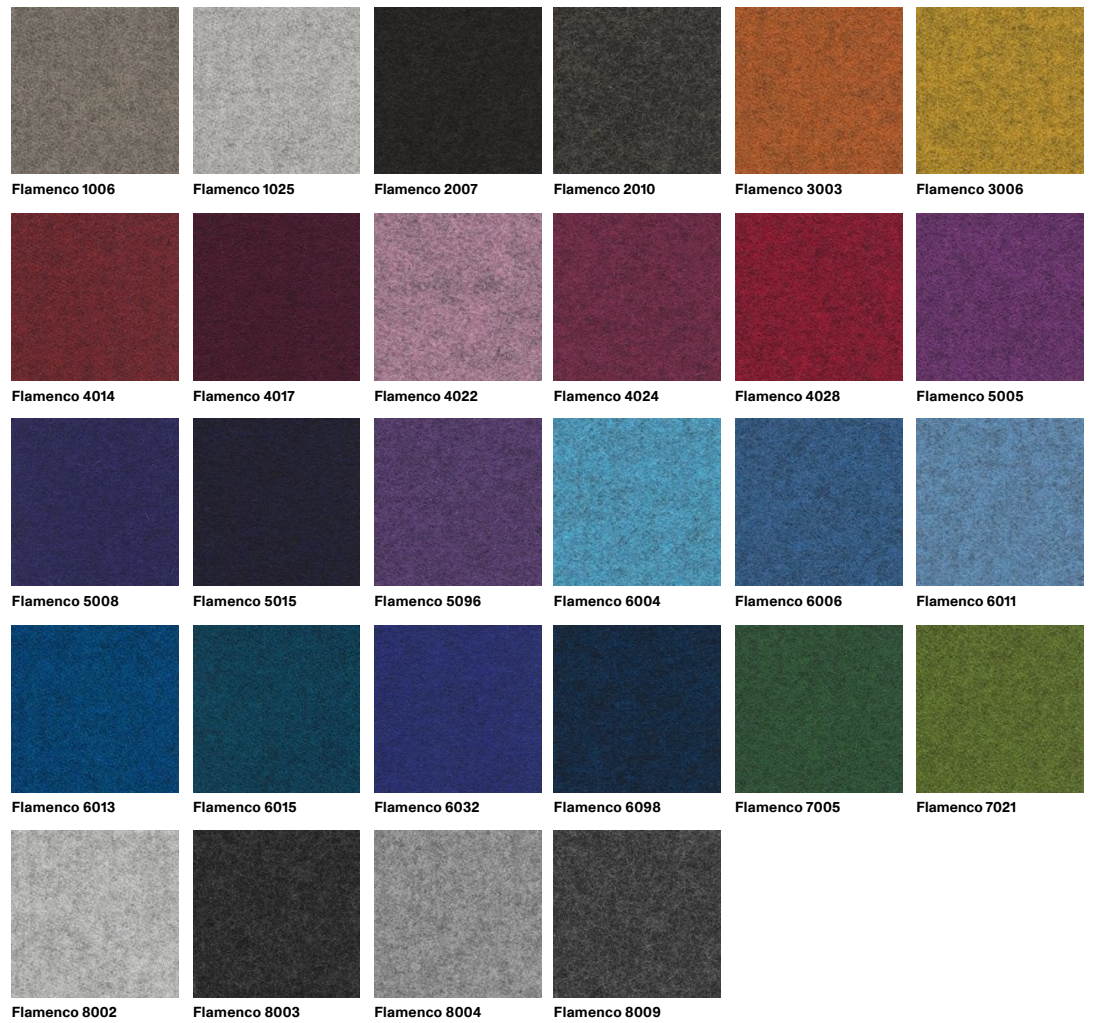

Laser J Flash 9691

Laser J Flash 9698

Laser J Flash 9707

Laser J Flash 9721

Laser J Flash 9725

Laser J Flash 9729

Laser J Flash 9804

Laser J Flash 9809

Laser J Flash 9843

Fabric - TERRA (Cat. B)

Fabric - DEMIS (Cat. C)

Fabric - DUFFY (Cat. C)

Fabric - FENICE (Cat. C)

Fabric - FLAMENCO (Cat. C)

Fabric - NOMAD (Cat. C)

Fabric - ORION (Cat. C)

Fabric - SENKY (Cat. C)

Fabric - SPRITZ (Cat. C)

Fabric - ANNIK (Cat. D)