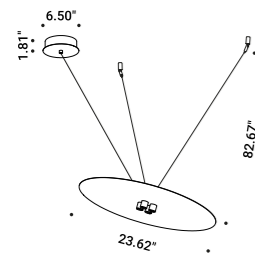

## CARTESIO

Davide Groppi / 2018

A thin, circular mirror is suspended to provide light,  
combining both direct and indirect lighting.  
A sophisticated clamping system is used to position the disc wherever you want,  
without the need for wall or ceiling wires.

# CARTESIO

Davide Groppi / 2018

Suspension / Direct-Indirect / Indoor

Material Metal - Methacrylate

Finish .00 Standard

Note Suspension luminaire. Disc with mirror finish. Matt red rear disc.  
Matt white rose. AISI 304 stainless steel suspension cables.  
Dual emission. White cable.