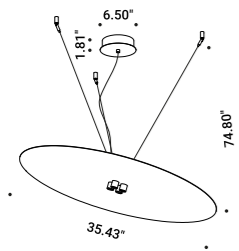

CARTESIO 90

16W
120V - 60Hz
3000K - Down 300lm - Up 930lm
CRI >80 / >90
Driver integrated
1-10V

Standard - 3000K - 1-10V

| 1A0070003.30.03 |