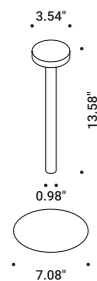

Table / Direct / Wireless

Material	ABS - Metal - Methacrylate			
Finish	.03 Matt White	.18 Matt Gold	.27 Gravity Black	.30 Grey Blue
	.31 Black Red	.33 Black Green	.35 Grey Green	.40 Grey Beige

Note Rechargeable table luminaire. Magnetic fixing stem. Touch ON/OFF.
Battery life: 12 hours.