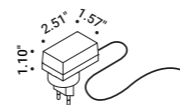

Optional accessories

Drivers