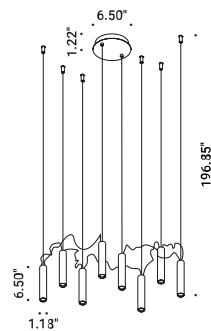

SIMBIOSI

16W
120V - 60Hz
2700K - 931lm / 3000K - 960lm
CRI >90
Driver integrated
1-10V

Matt White - 2700K - 1-10V
Matt White - 3000K - 1-10V
Polished Gold - 2700K - 1-10V
Polished Gold - 3000K - 1-10V
Total Black - 2700K - 1-10V
Total Black - 3000K - 1-10V

1A2870303.27.03
1A2870303.30.03
1A2871903.27.03
1A2871903.30.03
1A2872603.27.03
1A2872603.30.03

Optional accessories

Suspension kits

Sloped ceiling suspension hook

Chrome plated - 1 Piece

Not included

1A0530000.00.00