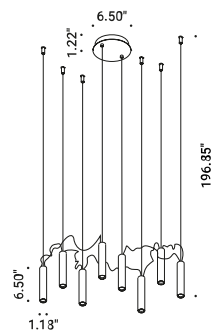

SIMBIOSI

16W
120V - 60Hz
2700K - 931lm / 3000K - 960lm
CRI >90
Driver integrated
DALI

Matt White - 2700K - DALI
Matt White - 3000K - DALI
Polished Gold - 2700K - DALI
Polished Gold - 3000K - DALI
Total Black - 2700K - DALI
Total Black - 3000K - DALI

1A2870303.27.01
1A2870303.30.01
1A2871903.27.01
1A2871903.30.01
1A2872603.27.01
1A2872603.30.01