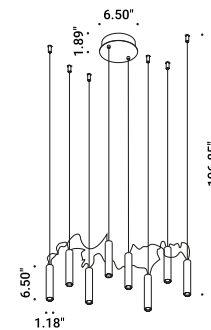

Suspension / Direct / Indoor

Material Metal
Finish **.03** Matt White **.19** Polished Gold **.26** Total Black

Note Suspension luminaire. Matt white rose and red cables for the matt white finish. Matt black rose and anthracite grey cables for the other finishes. AISI 304 stainless steel suspension cables.

SIMBIOSI

16W
120V - 60Hz
2700K - 931lm / 3000K - 960lm
CRI >90
Driver integrated
TRIAC/IGBT

Matt White - 2700K - TRIAC/IGBT
Matt White - 3000K - TRIAC/IGBT
Polished Gold - 2700K - TRIAC/IGBT
Polished Gold - 3000K - TRIAC/IGBT
Total Black - 2700K - TRIAC/IGBT
Total Black - 3000K - TRIAC/IGBT

1A2870303.27.02
1A2870303.30.02
1A2871903.27.02
1A2871903.30.02
1A2872603.27.02
1A2872603.30.02