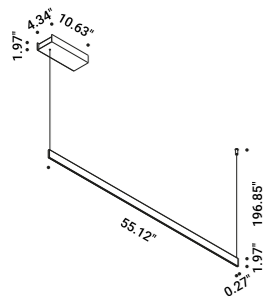

SOTTILE 1 DE

Ceiling driver version - Dual emission
41W
120V - 60Hz
2700K - Up 1692lm - Down 1692lm /
3000K - Up 1855lm - Down 1855lm
CRI >90 / 90
Driver integrated
DALI - PUSH - 1-10V

Matt White - 2700K - DALI - PUSH - 1-10V	1A4640303.27.07
Matt White - 3000K - DALI - PUSH - 1-10V	1A4640303.30.07
Matt Black - 2700K - DALI - PUSH - 1-10V	1A4640403.27.07
Matt Black - 3000K - DALI - PUSH - 1-10V	1A4640403.30.07
Brushed Bronze - 2700K - DALI - PUSH - 1-10V	1A4642903.27.07
Brushed Bronze - 3000K - DALI - PUSH - 1-10V	1A4642903.30.07
Brushed Black - 2700K - DALI - PUSH - 1-10V	1A4643603.27.07
Brushed Black - 3000K - DALI - PUSH - 1-10V	1A4643603.30.07