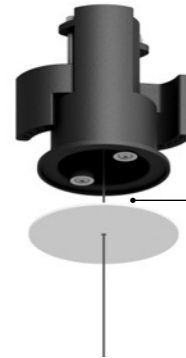

SUSPENSION KITS

Recessed suspension kit

Suspension kit for 0.49" plasterboard
Plasterboard cut-out Ø 1.73"
Minimum space for mounting 2.76"

Magnetic fixing

Version	Use	Product reference	Finish	Code
Recessed suspension kit 01	For suspension cables	SHANGHAI 1	Matt White	1X0000300.01.00
		SHANGHAI 2 SOTTILE 1 SOTTILE 1 DE SOTTILE 2 SOTTILE 2 DE	Matt Black	1X0000400.01.00
Recessed suspension kit 02	For electrical cables	MAGIA	Matt White	1X0000300.02.00
			Matt Black	1X0000400.02.00
Recessed suspension kit 03	For suspension cables	MASAI 1	Matt White	1X0000300.03.00
		MASAI 2 REFLEX S 1 REFLEX S 2	Matt Black	1X0000400.03.00
Recessed suspension kit 04	For electrical cables	ASINTOTO REFLEX S 2	Matt White	1X0000300.04.00
		SHANGHAI 2 SOTTILE 2 SOTTILE 2 DE	Matt Black	1X0000400.04.00
Recessed suspension kit 05	For electrical cables	LOUIS XIV 2	Matt White	1X0000300.05.00
		SOTTOSOPRA 2	Matt Black	1X0000400.05.00
Recessed suspension kit 07	For electrical cables	CATHODE 2	Matt White	1X0000300.07.00
		LED IS MORE 2 MISS 2	Matt Black	1X0000400.07.00