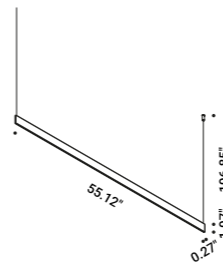

SOTTILE 2

Remote driver version
19W
24V DC
2700K - 1692lm / 3000K - 1855lm
CRI >90
Driver not included

Matt White - 2700K	1A4230303.27.20
Matt White - 3000K	1A4230303.30.20
Matt Black - 2700K	1A4230403.27.20
Matt Black - 3000K	1A4230403.30.20
Brushed Bronze - 2700K	1A4232903.27.20
Brushed Bronze - 3000K	1A4232903.30.20
Brushed Black - 2700K	1A4233603.27.20
Brushed Black - 3000K	1A4233603.30.20