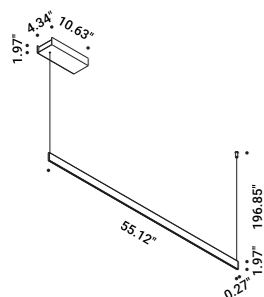

# SOTTILE

Daide Groppi / 2023

A blade of light just 7 millimetres thick,  
the expression of that purest and most essential part of our thought.  
The surprise of an extremely thin, yet at the same time very bright, lamp.  
Luminaire designed also to be powered by ENDLESS conductive tape.

Suspension / Direct / Indoor

<b>Material</b>	Metal			
<b>Finish</b>	<b>.03</b> Matt White	<b>.04</b> Matt Black	<b>.29</b> Brushed Bronze	<b>.36</b> Brushed Black

**Note** Suspension luminaire. Matt white rose. AISI 304 stainless steel suspension cable. White cable for the matt white finish, black cable for the other finishes. SOTTILE 1 DE and SOTTILE 2 DE: mono on/off and dual emission version. SOTTILE 2 and SOTTILE 2 DE: version with power cable only and without rose. Luminaire designed to be powered by our ENDLESS conductive tape and dedicated voltage/current (Max 48V DC - Max 150W - Max 4A).