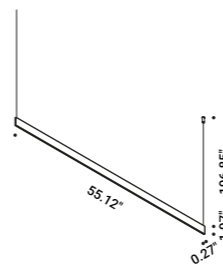

SOTTILE 2 DE

Remote driver version - Dual emission
2x19W
24V DC
2700K - Up 1692lm - Down 1692lm /
3000K - Up 1855lm - Down 1855lm
CRI >90 / 90
Driver not included

Matt White - 2700K	1A4640303.27.20
Matt White - 3000K	1A4640303.30.20
Matt Black - 2700K	1A4640403.27.20
Matt Black - 3000K	1A4640403.30.20
Brushed Bronze - 2700K	1A4642903.27.20
Brushed Bronze - 3000K	1A4642903.30.20
Brushed Black - 2700K	1A4643603.27.20
Brushed Black - 3000K	1A4643603.30.20