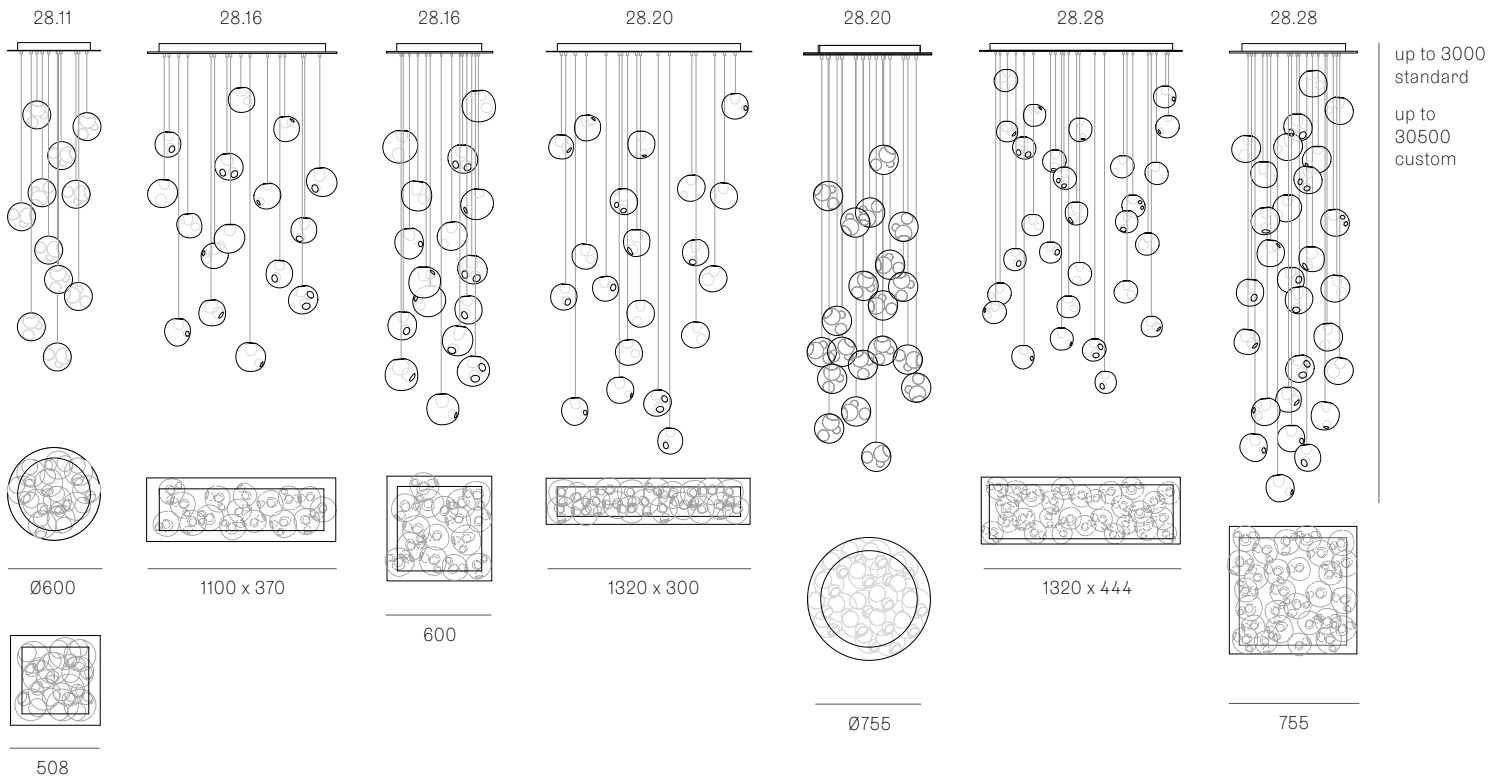

± Ø157 - 171mm

Image shown above 28.5 with round canopy

Series	28
Mounting	Ceiling mounted
Glass Colours	Clear, colour pendants
Lamp	1W LED, 2700K, 100lm (2500K and 3000K options available) 20W Xenon, 2600K, 196lm
Coaxial Length	3000mm standard / up to 30500mm maximum Adjustable length: 28.1 - 28.9 Non-adjustable length: 28.11 - 28.28
Canopy Finishes	28.1 - 28.7: white, black or brushed nickel canopy 28.9 - 28.28: white canopy
Materials	Blown glass, braided metal coaxial cable, electrical components, steel canopy
Power Supply	Integral Remote mounted for 28.1m Bocci recommends remote mounting power supplies for ease of long-term maintenance.
Environment	Indoor, dry location. IP30
Note	Every single Bocci product is handmade. Each one is variously blown, poured, carved, polished, packed and dispatched directly by us. As such, no two products are identical; they are individual, irregular expressions of our research.
Patent #	CAN 134238 US D687,740 EU 001695834-001 to 004

Certifications

Weight (kg)

Round

28.1	1.3
28.3	3.5
28.5	6
28.7	8
28.11	29
28.20	52

Square

28.11	29
28.16	39.5
28.28	65

Rectangle

28.9	16
28.11	28
28.16	38
28.20	52
28.28	66.8

ADJUSTABLE LENGTH

NON-ADJUSTABLE LENGTH

NON-ADJUSTABLE LENGTH

All dimensions are in millimeters (mm) unless otherwise specified.

Best practices for wiring multiple single pendant fixtures with remote mounted power supplies: