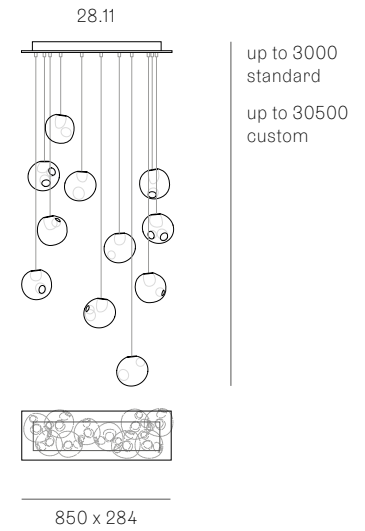

± Ø157 - 171mm

Image shown above 28.5 with round canopy

Series	28
Mounting	Ceiling mounted
Glass Colours	Clear, colour pendants
Lamp	1W LED, 2700K, 100lm (2500K and 3000K options available) 20W Xenon, 2600K, 196lm
Coaxial Length	3000mm standard / up to 30500mm maximum Adjustable length: 28.1 - 28.9 Non-adjustable length: 28.11 - 28.28
Canopy Finishes	28.1 - 28.7: white, black or brushed nickel canopy 28.9 - 28.28: white canopy
Materials	Blown glass, braided metal coaxial cable, electrical components, steel canopy
Power Supply	Integral Remote mounted for 28.1m Bocci recommends remote mounting power supplies for ease of long-term maintenance.
Environment	Indoor, dry location. IP30
Note	Every single Bocci product is handmade. Each one is variously blown, poured, carved, polished, packed and dispatched directly by us. As such, no two products are identical; they are individual, irregular expressions of our research.
Patent #	CAN 134238 US D687,740 EU 001695834-001 to 004

Certifications

Weight (kg)

Round

28.1	1.3
28.3	3.5
28.5	6
28.7	8
28.11	29
28.20	52

Square

28.11	29
28.16	39.5
28.28	65

Rectangle

28.9	16
28.11	28
28.16	38
28.20	52
28.28	66.8

ADJUSTABLE LENGTH

NON-ADJUSTABLE LENGTH

NON-ADJUSTABLE LENGTH

All dimensions are in millimeters (mm) unless otherwise specified.

Best practices for wiring multiple single pendant fixtures with remote mounted power supplies:

- Multiple single pendant fixtures should be wired in parallel. DO NOT wire in series.
- Bocci recommends a home run line for each fixture location to avoid significant voltage drop.
- Calculations for distance to the power supply, or required wire guage in order to avoid voltage drop, are the responsibility of the installing party.