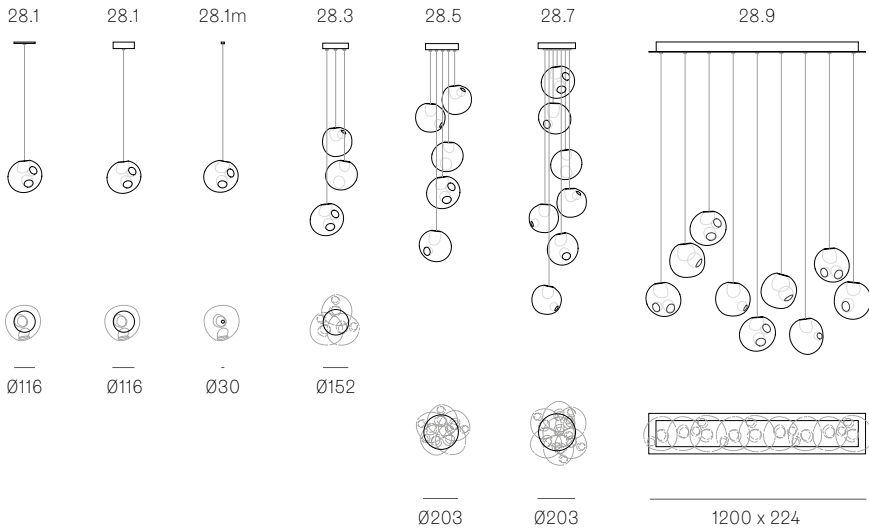

± Ø157 - 171mm

Image shown above 28.5 with round canopy

Series	28
Mounting	Ceiling mounted
Glass Colours	Clear, colour pendants
Lamp	1W LED, 2700K, 100lm (2500K and 3000K options available) 20W Xenon, 2600K, 196lm
Coaxial Length	3000mm standard / up to 30500mm maximum Adjustable length: 28.1 - 28.9 Non-adjustable length: 28.11 - 28.28
Canopy Finishes	28.1 - 28.7: white, black or brushed nickel canopy 28.9 - 28.28: white canopy
Materials	Blown glass, braided metal coaxial cable, electrical components, steel canopy
Power Supply	Integral Remote mounted for 28.1m Bocci recommends remote mounting power supplies for ease of long-term maintenance.
Environment	Indoor, dry location. IP30
Note	Every single Bocci product is handmade. Each one is variously blown, poured, carved, polished, packed and dispatched directly by us. As such, no two products are identical; they are individual, irregular expressions of our research.
Patent #	CAN 134238 US D687,740 EU 001695834-001 to 004

Certifications

Weight (kg)

Round

28.1	1.3
28.3	3.5
28.5	6
28.7	8
28.11	29
28.20	52

Square

28.11	29
28.16	39.5
28.28	65

Rectangle

28.9	16
28.11	28
28.16	38
28.20	52
28.28	66.8

ADJUSTABLE LENGTH

NON-ADJUSTABLE LENGTH

NON-ADJUSTABLE LENGTH

All dimensions are in millimeters (mm) unless otherwise specified.

Best practices for wiring multiple single pendant fixtures with remote mounted power supplies: