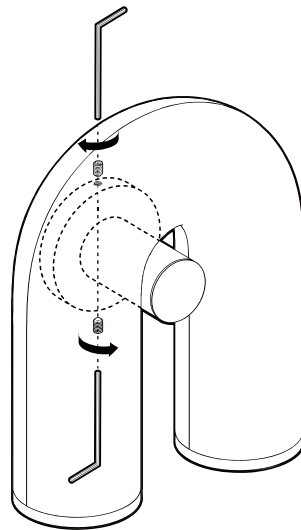

Class : Class II

Wall bracket : Included

Bracket size : Ø 55

Color : Green

Item no. : **CKBR0301-A04**

G

Color : Charcoal

Item no. : **CKBR0301-A01**

Installation instruction

A

i Screws are not included

G

A

G

CIRKUS

O