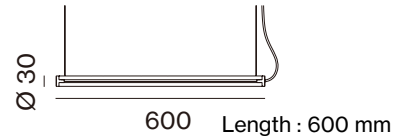

Item no. : **CKTR01AA-S12**

Weight(kg) - Module : 0.3

- Rail : 0.9 / 1.2 / 1.6

Material - Module : Coated ABS

- Rail : Anodized Aluminium

Light source : GU10

Bulb included : No

Watt : Max. 6W /each socket

Cable lengths : 3m included

Voltage : 220~240V

IP : IP20

Class : Class II

Ceiling cup/bracket : Included

Ceiling cup dim. (mm) : Ø 53, H 15 *2ea