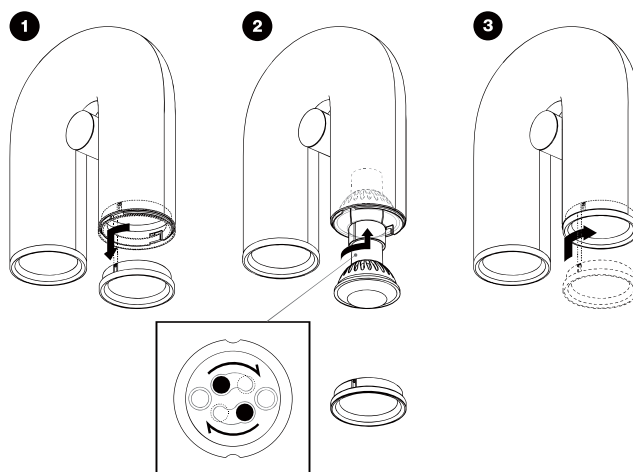

Ceiling cup/bracket : Included

Ceiling cup dim. (mm) : Ø 90, H 40

Color : Charcoal

Item no. : **CKCD0301-S01**

G

Color : Terracotta

Item no. : **CKCD0301-S08**

Color : Gray

Item no. : **CKCD0301-S03**

Color : Green

Item no. : **CKCD0301-S04**

AGO lighting

04545 서울특별시
을지로 157 554호

No.554, Euljiro 157, Jung-gu
04545 Seoul, South Korea

info@agolighting.com
www.agolighting.com

Installation instruction

A

G

GU10 bulbs are not included

CIRKUS

Model :
Wall

Type :
Wall mounted

Designer :
BYMARS

A