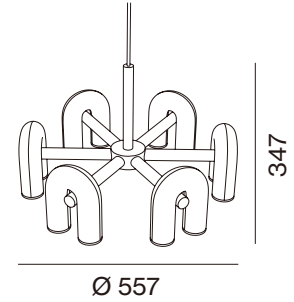

Bulb included : No

Watt : Max. 6W /each socket

Cable lengths : 3m included

Voltage : 220~240V

IP : IP20

Class : Class II

Ceiling cup/bracket : Included

Ceiling cup dim. (mm) : Ø 53, H 15 *2ea

Installation instruction

A

G

CIRKUS

Model :
Chandelier Large

Type :
Suspended

Designer :
BYMARS

A

Size(mm) :

Weight(kg) : 3.6

Material : Coated ABS,
Coated Aluminium

Light source : GU10

Bulb included : No

Watt : Max 72W (6W /each socket)

Cable lengths : 3m included

Voltage : 220~240V