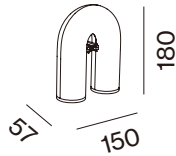

G

O

CIRKUS

Model :
Track modular

Type :
Suspended
/ Modular

Designer :
BYMARS

A

Size(mm) :

-Module

-Rail

Item no. : **CKTR01AA-S12**

Weight(kg) - Module : 0.3

- Rail : 0.9 / 1.2 / 1.6

Material - Module : Coated ABS

- Rail : Anodized Aluminium

Light source : GU10

Bulb included : No

Watt : Max. 6W /each socket

Cable lengths : 3m included

Voltage : 220~240V

IP : IP20

Class : Class II

Ceiling cup/bracket : Included

Ceiling cup dim. (mm) : Ø 53, H 15 *2ea

Size(mm) :

Weight(kg) : 3.6

Material : Coated ABS,
Coated Aluminium

Light source : GU10

Bulb included : No

Watt : Max 72W (6W /each socket)

Cable lengths : 3m included

Voltage : 220~240V