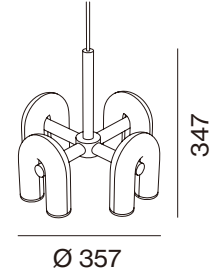

Size(mm) :

Weight(kg) : 3.6

Material : Coated ABS,
Coated Aluminium

Light source : GU10

Bulb included : No

Watt : Max 72W (6W /each socket)

Cable lengths : 3m included

Voltage : 220~240V

info@agolighting.com
www.agolighting.com

CIRKUS

Model :
Chandelier Small

Type :
Suspended

Designer :
BYMARS

A

Size(mm) :

Weight(kg) : 2.2