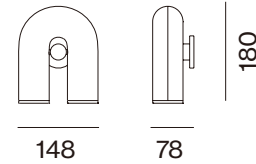

Ceiling cup/bracket : Included

Ceiling cup dim. (mm) : Ø 90, H 40

Color : Charcoal

Item no. : **CKCD0301-S01**

G

Color : Terracotta

Item no. : **CKCD0301-S08**

Color : Gray

A

G

GU10 bulbs are not included

CIRKUS

Model :
Wall

Type :
Wall mounted

Designer :
BYMARS

A

Size(mm) :

Weight(kg) : 0.4

Material : Coated ABS,
Color coated Aluminium

Light source : GU10

Bulb included : No

Watt : Max 6W

Voltage : 220~240V

IP : IP20