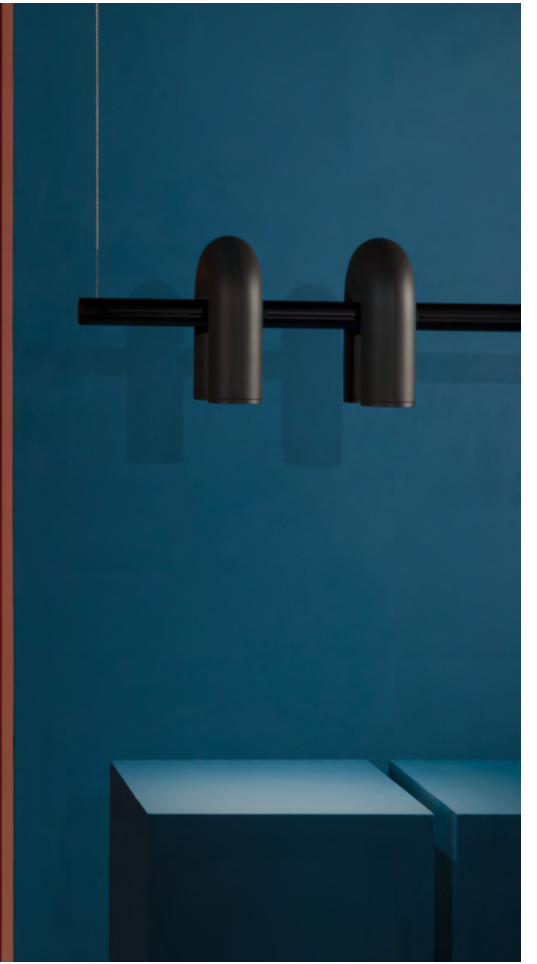

CIRKUS

Track modular

Chandelier
/Large
/Small

Wall

CIRKUS approached function and technology with a playful gesture. U-shape module can be moved and directed in diverse orientation. CIRKUS collection comes with a wall lamp, a track rail lamp, and two types of chandeliers to become a playful customized centerpiece in diverse spaces.

A

G

O

CIRKUS

design by
BYMARS

“Extending the possibilities of CIRKUS is exciting. Track system makes the lamp modular and expandable in various orientations.”

A G O

A

-Module

-Rail

Item no. : **CKTR01AA-S12**

Weight(kg) - Module : 0.3

- Rail : 0.9 / 1.2 / 1.6

Material - Module : Coated ABS

- Rail : Anodized Aluminium

Light source : GU10