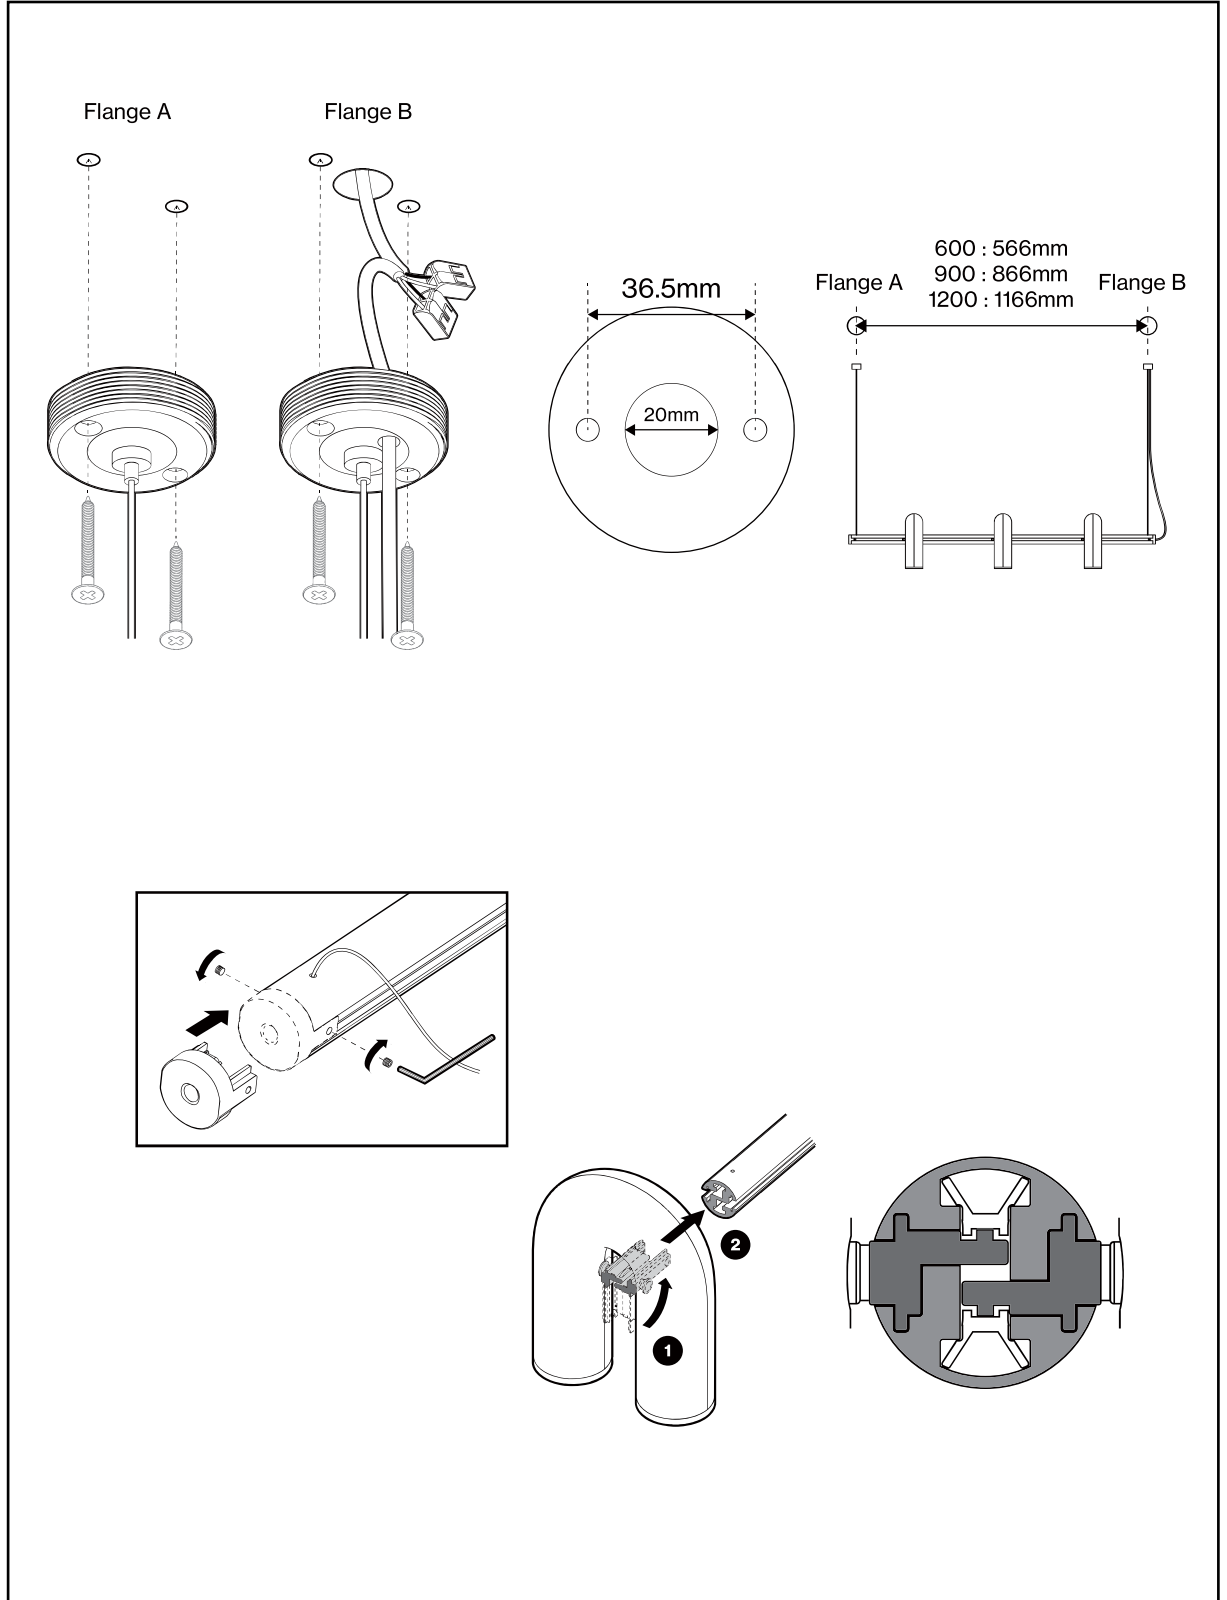

Installation instruction

A

G