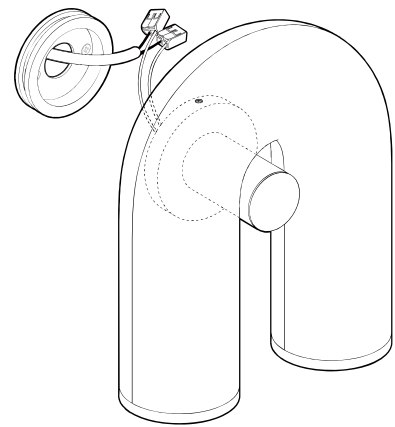

Class : Class II

Wall bracket : Included

Bracket size : Ø 55

Color : Green

Item no. : **CKBR0301-A04**

G

Color : Charcoal

Item no. : **CKBR0301-A01**

Installation instruction

A

i Screws are not included

G

A

G

CIRKUS

O