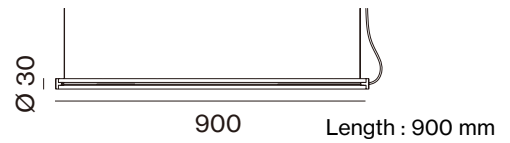

Bulb included : No

Watt : Max. 6W /each socket

Cable lengths : 3m included

Voltage : 220~240V

IP : IP20

Class : Class II

Ceiling cup/bracket : Included

Ceiling cup dim. (mm) : Ø 53, H 15 *2ea