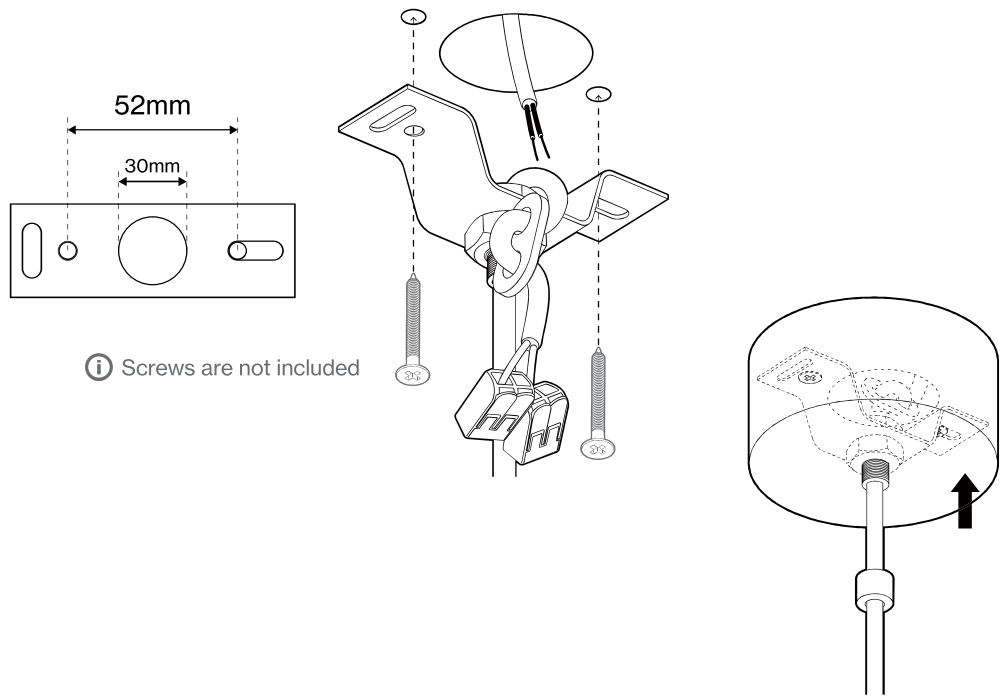

Installation instruction

A

G