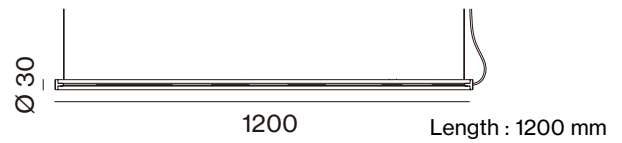

Item no. : **CKTR01AA-L12**

G