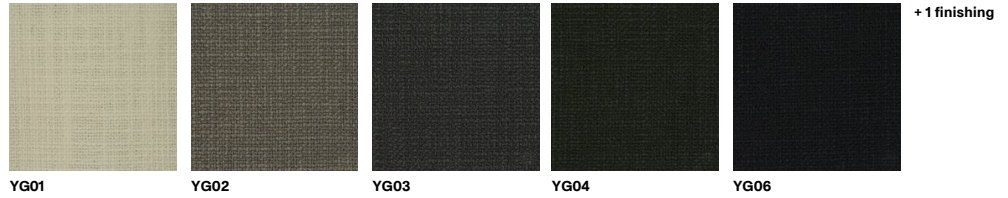

Tess. DEMIS (Cat. C)