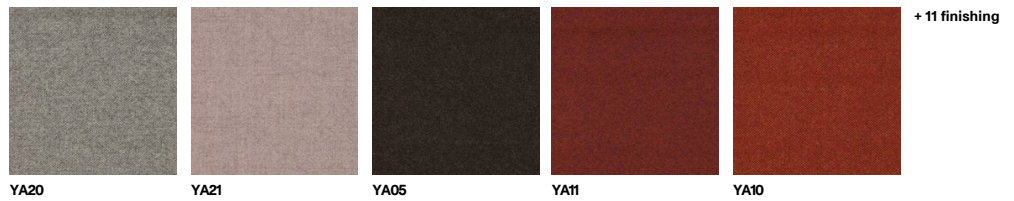

Tess. EVEREST (Cat. D)