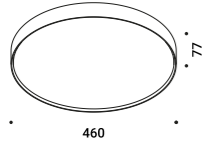

AURORA

36W

100-240V - 50/60Hz

3000K - 4500lm

CRI >90

Driver integrated

DALI - PUSH - 1-10V

CE IP20

Matt White - 3000K - DALI - PUSH - 1-10V	1A4010300.30.07

Matt Black - 3000K - DALI - PUSH - 1-10V	1A4010400.30.07

Copper Oxide - 3000K - DALI - PUSH - 1-10V	1A4013200.30.07