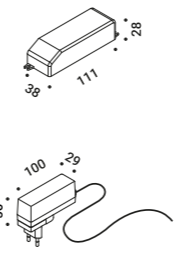

Compulsory accessories / Accessori obbligatori

Drivers / Alimentatori