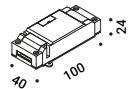

Compulsory accessories / Accessori obbligatori

Installation kits / Kit d'installazione

Aluminium profile 1 m / Profilo in alluminio 1 m	Not included
Matt Black	1A6320400.01.00

End cap for power connector / Tappo di chiusura per alimentazione	Not included
Matt Black	1A6320400.03.00

End cap / Tappo di chiusura	Not included
Matt Black	1A6320400.04.00

LED modules / Moduli LED

Strip LED - 5 m	Not included	
Matt Black	Input 24V DC - 14W/m - IP20 3000K - 97lm/m - CRI >90	1A6320400.02.00

Drivers / Alimentatori

Driver / Alimentatore	Not included	
100-240V	24V/80W/IP20/ON/OFF	1Z1120440

Controller	Not included	
	DALI - PUSH - 0/1-10V - TRIAC - IP20	1Z2170010