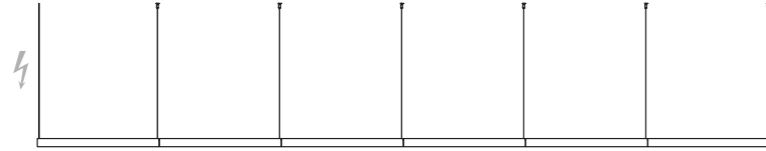

MONO-EMISSION VERSION

Modules can be connected together up to a **Max 84W**

Max 6 modules per driver

SOTTILE SISTEMA - 800 | Single module power: 12W

Max 5 modules per driver