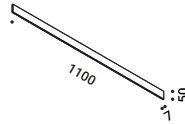

SOTTILE SISTEMA - 1100

16W
24V DC
2700K - 667lm / 3000K - 702lm
CRI >90
Driver not included
CE IP20 E

Brushed Bronze - 2700K	1A6392900.27.20
Brushed Bronze - 3000K	1A6392900.30.20
Brushed Black - 2700K	1A6393600.27.20
Brushed Black - 3000K	1A6393600.30.20
Natural Aluminium - 2700K	1A6394400.27.20
Natural Aluminium - 3000K	1A6394400.30.20