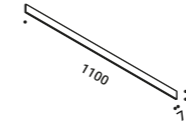

SOTTILE SISTEMA DE - 1100

32W
24V DC
2700K - Up 667lm - Down 667lm /
3000K - Up 702lm - Down 702lm
CRI >90
Driver not included
CE IP20 E

Brushed Bronze - 2700K	1A6402900.27.20
Brushed Bronze - 3000K	1A6402900.30.20
Brushed Black - 2700K	1A6403600.27.20
Brushed Black - 3000K	1A6403600.30.20
Natural Aluminium - 2700K	1A6404400.27.20
Natural Aluminium - 3000K	1A6404400.30.20