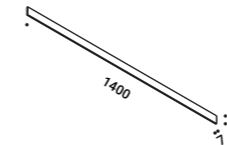

SOTTILE SISTEMA DE - 1400

42W
24V DC
2700K - Up 852lm - Down 852lm /
3000K - Up 897lm - Down 897lm
CRI >90
Driver not included
CE IP20 E

Brushed Bronze - 2700K	1A6362900.27.20
Brushed Bronze - 3000K	1A6362900.30.20
Brushed Black - 2700K	1A6363600.27.20
Brushed Black - 3000K	1A6363600.30.20
Natural Aluminium - 2700K	1A6364400.27.20
Natural Aluminium - 3000K	1A6364400.30.20