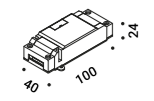

Controller		Not included
	DALI - PUSH - 0/1-10V - TRIAC - IP20	1Z2170010