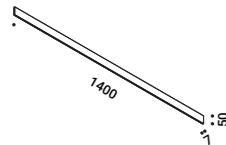

SOTTILE SISTEMA - 1400

21W
24V DC
2700K - 852lm / 3000K - 897lm
CRI >90
Driver not included
CE IP20 E

Brushed Bronze - 2700K	1A6352900.27.20
Brushed Bronze - 3000K	1A6352900.30.20
Brushed Black - 2700K	1A6353600.27.20
Brushed Black - 3000K	1A6353600.30.20
Natural Aluminium - 2700K	1A6354400.27.20
Natural Aluminium - 3000K	1A6354400.30.20

Davide Groppi / 2025