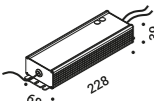

Driver / Alimentatore		Not included
100-240V	24V/150W/IP67/1-10V	1Z1120500