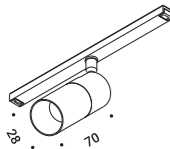

COLIBRÌ 28 - 15°

4W - 0,10A

48V DC

2700K - 147lm / 3000K - 151lm

CRI >90

Beam 15°

Driver integrated

DALI

CE IP20

Matt Black - 2700K - DALI	1A4280400.27.01
Matt Black - 3000K - DALI	1A4280400.30.01