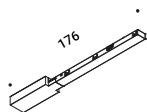

Compulsory accessories / Accessori obbligatori

Drivers / Alimentatori

Driver with optoisolator / Alimentatore con optoisolatore		Not included
Input 100-240V - 50/60Hz		1A4170000.19.00
Output 48V - 60W - IP20 - DALI		

Driver with optoisolator / Alimentatore con optoisolatore		Not included
Input 100-240V - 50/60Hz		1A2810000.11.00
Output 48V - 150W - IP20 - DALI		

Optional accessories / Accessori opzionali

Installation kits for wall and ceiling track / Kit d'installazione per binario da parete e soffitto

Corner joint cover H / Coprigiunto angolare H		Not included
Matt White	For wall and ceiling track	1A4170300.05.00
Matt Black	For wall and ceiling track	1A4170400.05.00

Corner joint cover V / Coprigiunto angolare V		Not included
Matt White	For wall and ceiling track	1A4170300.06.00
Matt Black	For wall and ceiling track	1A4170400.06.00

Cover - 3 m / Copertura - 3 m		Not included
Matt White	For wall and ceiling track	1A4170300.08.00
Matt Black	For wall and ceiling track	1A4170400.08.00

Endless connector / Connettore Endless		Not included
Standard	For wall and ceiling track	1A4170000.20.00

Installation kits for recessed track / Kit d'installazione per binario da incasso

Cover - 3 m / Copertura - 3 m		Not included
Matt White	For recessed track	1A4180300.08.00
Matt Black	For recessed track	1A4180400.08.00

Optional accessories / Accessori opzionali

Installation kits / Kit d'installazione

L connector / Connettore a L		Not included
Matt Black		1A4170400.13.00

Ceiling-wall connector / Connettore soffitto-parete		Not included
Matt Black		1A4170400.14.00

Flexible joint / Giunto flessibile		Not included
Matt Black		1A4170400.15.00

Linear connector / Connettore lineare		Not included
Matt Black		1A4170400.16.00