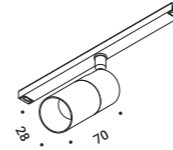

COLIBRÌ 28 - 25°

5W - 0,13A

48V DC

2700K - 250lm / 3000K - 258lm

CRI >90

Beam 25°

Driver integrated

DALI

CE IP20

Matt Black - 2700K - DALI	1A4290400.27.01

Matt Black - 3000K - DALI	1A4290400.30.01