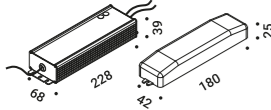

Driver with optoisolator / Alimentatore con optoisolatore		Not included
Input 100-240V - 50/60Hz		1A2810000.11.00
Output 48V - 150W - IP20 - DALI		

Optional accessories / Accessori opzionali

Installation kits for wall and ceiling track / Kit d'installazione per binario da parete e soffitto

Corner joint cover H / Coprigiunto angolare H		Not included
Matt White	For wall and ceiling track	1A4170300.05.00
Matt Black	For wall and ceiling track	1A4170400.05.00

Corner joint cover V / Coprigiunto angolare V		Not included
Matt White	For wall and ceiling track	1A4170300.06.00
Matt Black	For wall and ceiling track	1A4170400.06.00

Cover - 3 m / Copertura - 3 m		Not included
Matt White	For wall and ceiling track	1A4170300.08.00
Matt Black	For wall and ceiling track	1A4170400.08.00