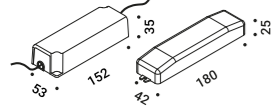

Compulsory accessories / Accessori obbligatori

Drivers / Alimentatori

Driver with optoisolator / Alimentatore con optoisolatore		Not included
Input 100-240V - 50/60Hz		1A4170000.19.00
Output 48V - 60W - IP20 - DALI