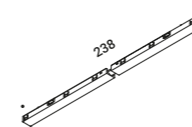

Compulsory accessories / Accessori obbligatori

Drivers / Alimentatori

Driver with optoisolator / Alimentatore con optoisolatore		Not included
Input 100-240V - 50/60Hz		1A4170000.19.00
Output 48V - 60W - IP20 - DALI		

Driver with optoisolator / Alimentatore con optoisolatore		Not included
Input 100-240V - 50/60Hz		1A2810000.11.00
Output 48V - 150W - IP20 - DALI		

Optional accessories / Accessori opzionali

Installation kits for wall and ceiling track / Kit d'installazione per binario da parete e soffitto

Corner joint cover H / Coprigiunto angolare H		Not included
Matt White	For wall and ceiling track	1A4170300.05.00
Matt Black	For wall and ceiling track	1A4170400.05.00

Corner joint cover V / Coprigiunto angolare V		Not included
Matt White	For wall and ceiling track	1A4170300.06.00
Matt Black	For wall and ceiling track	1A4170400.06.00

Cover - 3 m / Copertura - 3 m		Not included
Matt White	For wall and ceiling track	1A4170300.08.00
Matt Black	For wall and ceiling track	1A4170400.08.00

Endless connector / Connettore Endless		Not included
Standard	For wall and ceiling track	1A4170000.20.00

Installation kits for recessed track / Kit d'installazione per binario da incasso

Cover - 3 m / Copertura - 3 m		Not included
Matt White	For recessed track	1A4180300.08.00
Matt Black	For recessed track	1A4180400.08.00

Optional accessories / Accessori opzionali

Installation kits / Kit d'installazione

L connector / Connettore a L		Not included
Matt Black		1A4170400.13.00

Ceiling-wall connector / Connettore soffitto-parete		Not included
Matt Black		1A4170400.14.00

Flexible joint / Giunto flessibile		Not included
Matt Black		1A4170400.15.00

Linear connector / Connettore lineare		Not included
Matt Black		1A4170400.16.00