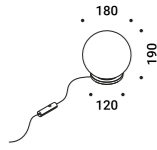

Apparecchio illuminante disponibile per mercato US/CAN. Certificazione CHINA in corso.

---

**CALMA T**

Max 15W - E27  
 100-240V - 50/60Hz  
 ON/OFF  
 Bulb not included  
 CE □ IP20

Matt White - ON/OFF	1A6880300.00.00
Matt Black - ON/OFF	1A6880400.00.00
Polished Gold - ON/OFF	1A6881900.00.00