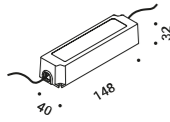

Compulsory accessories / Accessori obbligatori

Drivers / Alimentatori