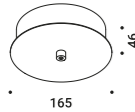

Compulsory accessories / Accessori obbligatori

Suspension kits / Kit di sospensione

Ceiling rose with driver / Rosone con alimentatore		Not included
Matt White	Input 110-240V - 50/60Hz Output 350mA DC - Max 4W IP20 - DALI - PUSH - 1-10V	1X0290300.02.07
Matt Black	Input 110-240V - 50/60Hz Output 350mA DC - Max 4W IP20 - DALI - PUSH - 1-10V	1X0290400.02.07
Matt White	Input 220-240V - 50/60Hz Output 350mA DC - Max 4W IP20 - TRIAC/IGBT	1X0290300.02.02
Matt Black	Input 220-240V - 50/60Hz Output 350mA DC - Max 4W IP20 - TRIAC/IGBT	1X0290400.02.02