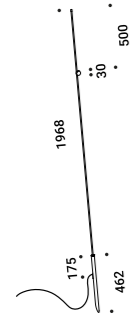

**OcchiOlinO 100**  
 1W  
 24V DC  
 2700K - 55lm / 3000K - 75lm  
 CRI >90  
 Driver not included  
 CE IP65

Matt Black - 2700K	1A6610400.27.20
Matt Black - 3000K	1A6610400.30.20

**OcchiOlinO 200**  
 1W  
 24V DC  
 2700K - 55lm / 3000K - 75lm  
 CRI >90  
 Driver not included  
 CE IP65