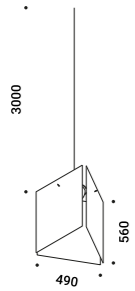

UMASI S 50
24W
Max 700mA DC
2700K - 2105lm / 3000K - 2138lm
CRI >90
Driver not included
CE IP20

Standard - 2700K	1A6950000.27.20
Standard - 3000K	1A6950000.30.20