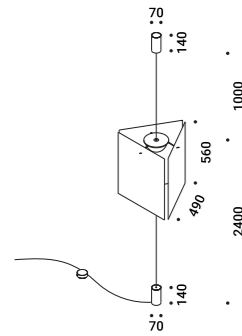

UMASI 50
26W
100-240V - 50/60Hz
2700K - 2204lm / 3000K - 2237lm
CRI >90
Driver with plug included
Dimmer on board
CE IP20

Standard - 2700K - Dimmer on board	1A6910000.27.06
Standard - 3000K - Dimmer on board	1A6910000.30.06

Optional accessories / Accessori opzionali

Other accessories / Altri accessori

Black sheet / Foglio nero			Not included
Matt Black	1 Piece	UMASI 40 / UMASI S 40	1X0300400.03.00

Black sheet / Foglio nero			Not included
Matt Black	1 Piece	UMASI 50 / UMASI S 50	1X0300400.04.00