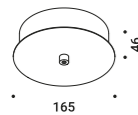

Compulsory accessories / Accessori obbligatori

Suspension kits / Kit di sospensione

Ceiling rose with driver / Rosone con alimentatore		Not included
Matt White	Input 110-240V - 50/60Hz Output 700mA DC - Max 24W IP20 - DALI - PUSH - 1-10V	1X0300300.01.07
Matt Black	Input 110-240V - 50/60Hz Output 700mA DC - Max 24W IP20 - DALI - PUSH - 1-10V	1X0300400.01.07
Matt White	Input 220-240V - 50/60Hz Output 700mA DC - Max 24W IP20 - TRIAC/IGBT	1X0300300.01.02
Matt Black	Input 220-240V - 50/60Hz Output 700mA DC - Max 24W IP20 - TRIAC/IGBT	1X0300400.01.02