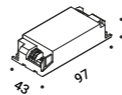

UMASI S 40
24W
Max 700mA DC
2700K - 2105lm / 3000K - 2138lm
CRI >90
Driver not included
CE IP20

Standard - 2700K	1A6940000.27.20
Standard - 3000K	1A6940000.30.20

UMASI S 50
24W
Max 700mA DC
2700K - 2105lm / 3000K - 2138lm
CRI >90
Driver not included
CE IP20

Standard - 2700K	1A6950000.27.20
Standard - 3000K	1A6950000.30.20

Compulsory accessories / Accessori obbligatori

Suspension kits / Kit di sospensione

Ceiling rose with driver / Rosone con alimentatore		Not included
Matt White	Input 110-240V - 50/60Hz Output 700mA DC - Max 24W IP20 - DALI - PUSH - 1-10V	1X0300300.01.07
Matt Black	Input 110-240V - 50/60Hz Output 700mA DC - Max 24W IP20 - DALI - PUSH - 1-10V	1X0300400.01.07
Matt White	Input 220-240V - 50/60Hz Output 700mA DC - Max 24W IP20 - TRIAC/IGBT	1X0300300.01.02
Matt Black	Input 220-240V - 50/60Hz Output 700mA DC - Max 24W IP20 - TRIAC/IGBT	1X0300400.01.02

Ceiling rose without driver / Rosone senza alimentatore		Not included
Matt White	For electrical cables - 1 Piece	1X0010300.06.00
Matt Black	For electrical cables - 1 Piece	1X0010400.06.00

Compulsory accessories / Accessori obbligatori

Suspension kits / Kit di sospensione

Recessed rose without driver / Rosone da incasso senza alimentatore		Not included
Matt White	For electrical cables - 1 Piece Plasterboard cut-out Ø 44 mm Minimum space for mounting 70 mm For 12,5 mm plasterboard	1X0000300.06.00
Matt Black	For electrical cables - 1 Piece Plasterboard cut-out Ø 44 mm Minimum space for mounting 70 mm For 12,5 mm plasterboard	1X0000400.06.00