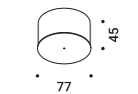

Ceiling rose without driver / Rosone senza alimentatore		Not included
Matt White	For electrical cables - 1 Piece	1X0010300.06.00
Matt Black	For electrical cables - 1 Piece	1X0010400.06.00