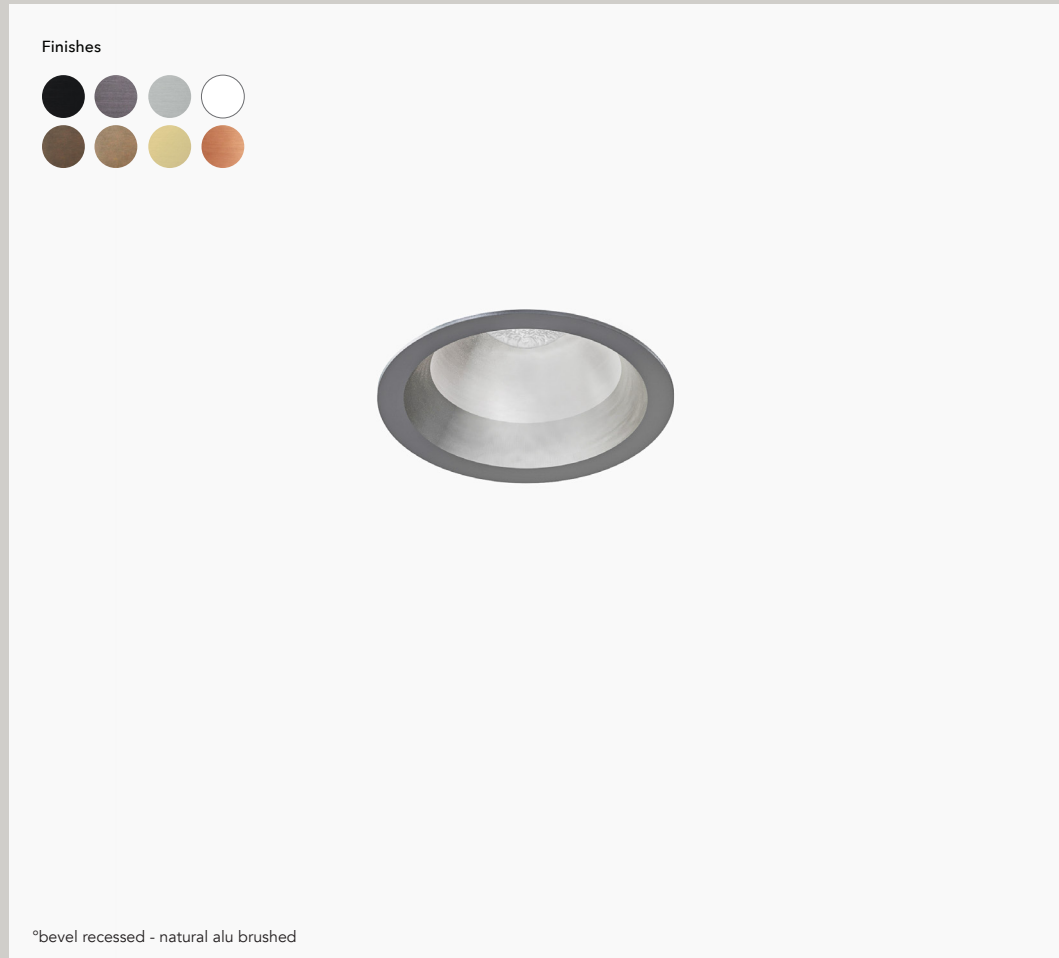

The fixture can also be combined with °line S, °bloc and °micr'online collections. °bevel comes in different aluminum finishes.

°bevel surface

°bevel recessed

°bevel recessed outdoor

°bevel recessed - bronze brushed

°bevel surface - bronze brushed

°bevel recessed - pendant - surface / bronze brushed

°bevel recessed

materials aluminum / glass
 weight 150gr / 0.33lb
 voltage 230 Vac (110V on request)
 wattage 8,2 W
 ugr <19
 dimming DALI, 0-10V, 1-10V, switchDIM, Casambi, Google Home & Amazon Alexa

IP20

Order Code

20502.AA00.BBBB.CCC.DD bevel recessed

AA	Finish	
01	black	
02	white	
21	black alu brushed	
22	natural alu brushed	
23	brass alu brushed	
25	bronze alu brushed	
26	dark bronze alu brushed	
27	gun metal alu brushed	
32	copper alu brushed	
03	painting custom NCS color	
BBBB	Light	
9527	cri 95, 2700K	
9530	cri 95, 3000K	
CCC	Optic	Output 3000K - 350mA
300	20°	430lm
450	30°	525lm
600	50°	690lm
DD	Dimming	
ND	no dimming	
DA	dali	
PH	phase-cut	
CA	casambi	

°bevel surface

materials aluminum / glass
 weight 300gr / 0.66lb
 voltage 230 Vac (110V on request)
 wattage 8,2 W
 ugr <19
 dimming DALI, 0-10V, 1-10V, switchDIM, Casambi, Google Home & Amazon Alexa

IP20