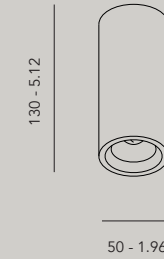

°bevel surface - bronze brushed

°bevel recessed - pendant - surface / bronze brushed

°bevel recessed

materials aluminum / glass
 weight 150gr / 0.33lb
 voltage 230 Vac (110V on request)
 wattage 8,2 W
 ugr <19
 dimming DALI, 0-10V, 1-10V, switchDIM, Casambi, Google Home & Amazon Alexa

IP20

Order Code

20502.AA00.BBBB.CCC.DD bevel recessed

AA	Finish	
01	black	
02	white	
21	black alu brushed	
22	natural alu brushed	
23	brass alu brushed	
25	bronze alu brushed	
26	dark bronze alu brushed	
27	gun metal alu brushed	
32	copper alu brushed	
03	painting custom NCS color	
BBBB	Light	
9527	cri 95, 2700K	
9530	cri 95, 3000K	
CCC	Optic	Output 3000K - 350mA
300	20°	430lm
450	30°	525lm
600	50°	690lm
DD	Dimming	
ND	no dimming	
DA	dali	
PH	phase-cut	
CA	casambi	

°bevel surface

materials aluminum / glass
 weight 300gr / 0.66lb
 voltage 230 Vac (110V on request)
 wattage 8,2 W
 ugr <19
 dimming DALI, 0-10V, 1-10V, switchDIM, Casambi, Google Home & Amazon Alexa

IP20

BBBB	Light
9527	cri 95, 2700K
9530	cri 95, 3000K

CCC	Optic	Output 3000°K - 350mA
300	20°	430lm
450	30°	525lm
600	50°	690lm

DD	Dimming
ND	no dimming
DA	dali
PH	phase-cut
CA	casambi