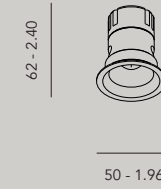

The fixture can also be combined with °line S, °bloc and °micr'online collections. °bevel comes in different aluminum finishes.

°bevel surface

°bevel recessed

°bevel recessed outdoor

°bevel recessed - bronze brushed

°bevel surface - bronze brushed

°bevel recessed - pendant - surface / bronze brushed

°bevel recessed

materials aluminum / glass
 weight 150gr / 0.33lb
 voltage 230 Vac (110V on request)
 wattage 8,2 W
 ugr <19
 dimming DALI, 0-10V, 1-10V, switchDIM, Casambi, Google Home & Amazon Alexa

IP20

Order Code

20502.AA00.BBBB.CCC.DD bevel recessed

AA	Finish	
01	black	
02	white	
21	black alu brushed	
22	natural alu brushed	
23	brass alu brushed	
25	bronze alu brushed	
26	dark bronze alu brushed	
27	gun metal alu brushed	
32	copper alu brushed	
03	painting custom NCS color	
BBBB	Light	
9527	cri 95, 2700K	
9530	cri 95, 3000K	
CCC	Optic	Output 3000K - 350mA
300	20°	430lm
450	30°	525lm
600	50°	690lm
DD	Dimming	
ND	no dimming	
DA	dali	
PH	phase-cut	
CA	casambi	

°bevel surface

materials aluminum / glass
 weight 300gr / 0.66lb
 voltage 230 Vac (110V on request)
 wattage 8,2 W
 ugr <19
 dimming DALI, 0-10V, 1-10V, switchDIM, Casambi, Google Home & Amazon Alexa

IP20