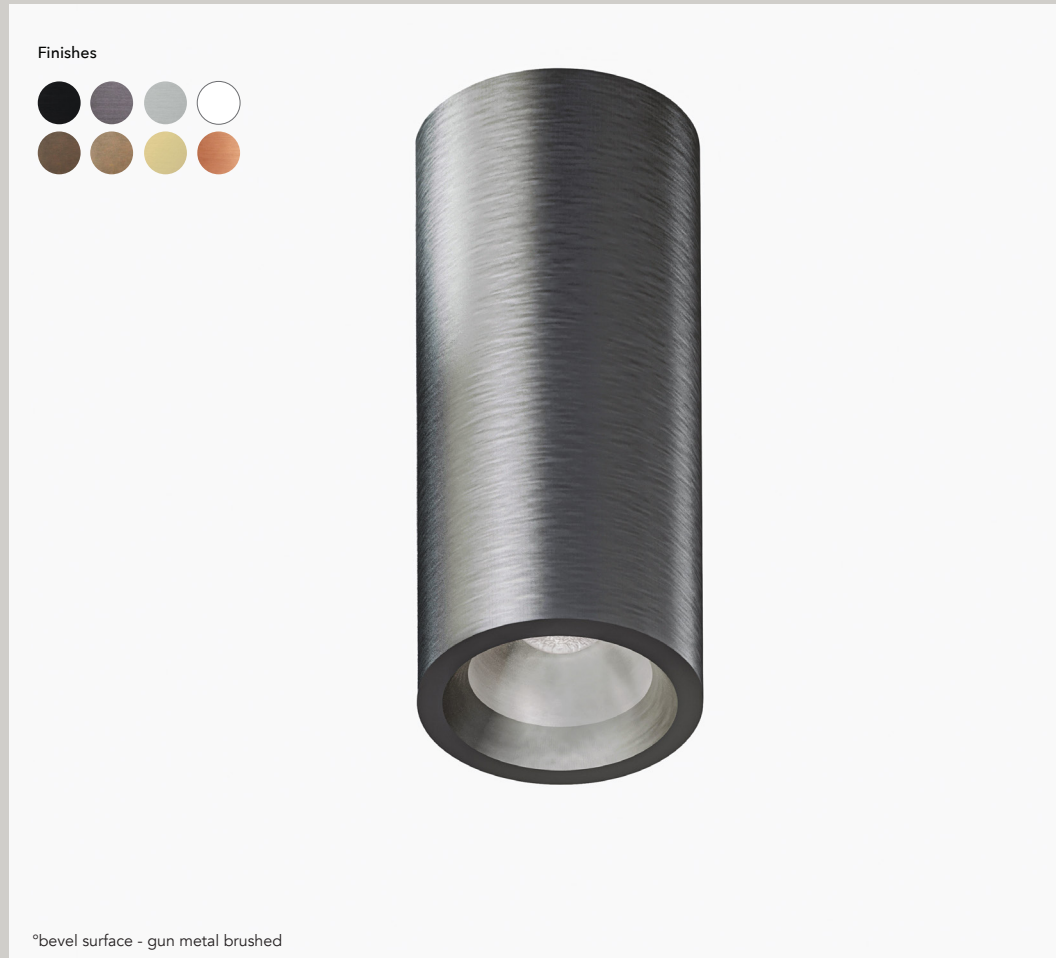

°bevel

The °bevel collection is being expanded with a surface mounted, recessed and a pendant monopoint version.

°bevel, known for its unique details at the top and bottom now have a new feature: a beautiful glass lens.

The fixture can also be combined with °line S, °bloc and °micr'online collections. °bevel comes in different aluminum finishes.

°bevel surface

°bevel recessed

°bevel recessed outdoor

°bevel recessed - bronze brushed

°bevel surface - bronze brushed

°bevel recessed - pendant - surface / bronze brushed

°bevel recessed

materials aluminum / glass
 weight 150gr / 0.33lb
 voltage 230 Vac (110V on request)
 wattage 8,2 W
 ugr <19
 dimming DALI, 0-10V, 1-10V, switchDIM, Casambi, Google Home & Amazon Alexa

°bevel surface

materials aluminum / glass
 weight 300gr / 0.66lb
 voltage 230 Vac (110V on request)
 wattage 8,2 W
 ugr <19
 dimming DALI, 0-10V, 1-10V, switchDIM, Casambi, Google Home & Amazon Alexa

IP20