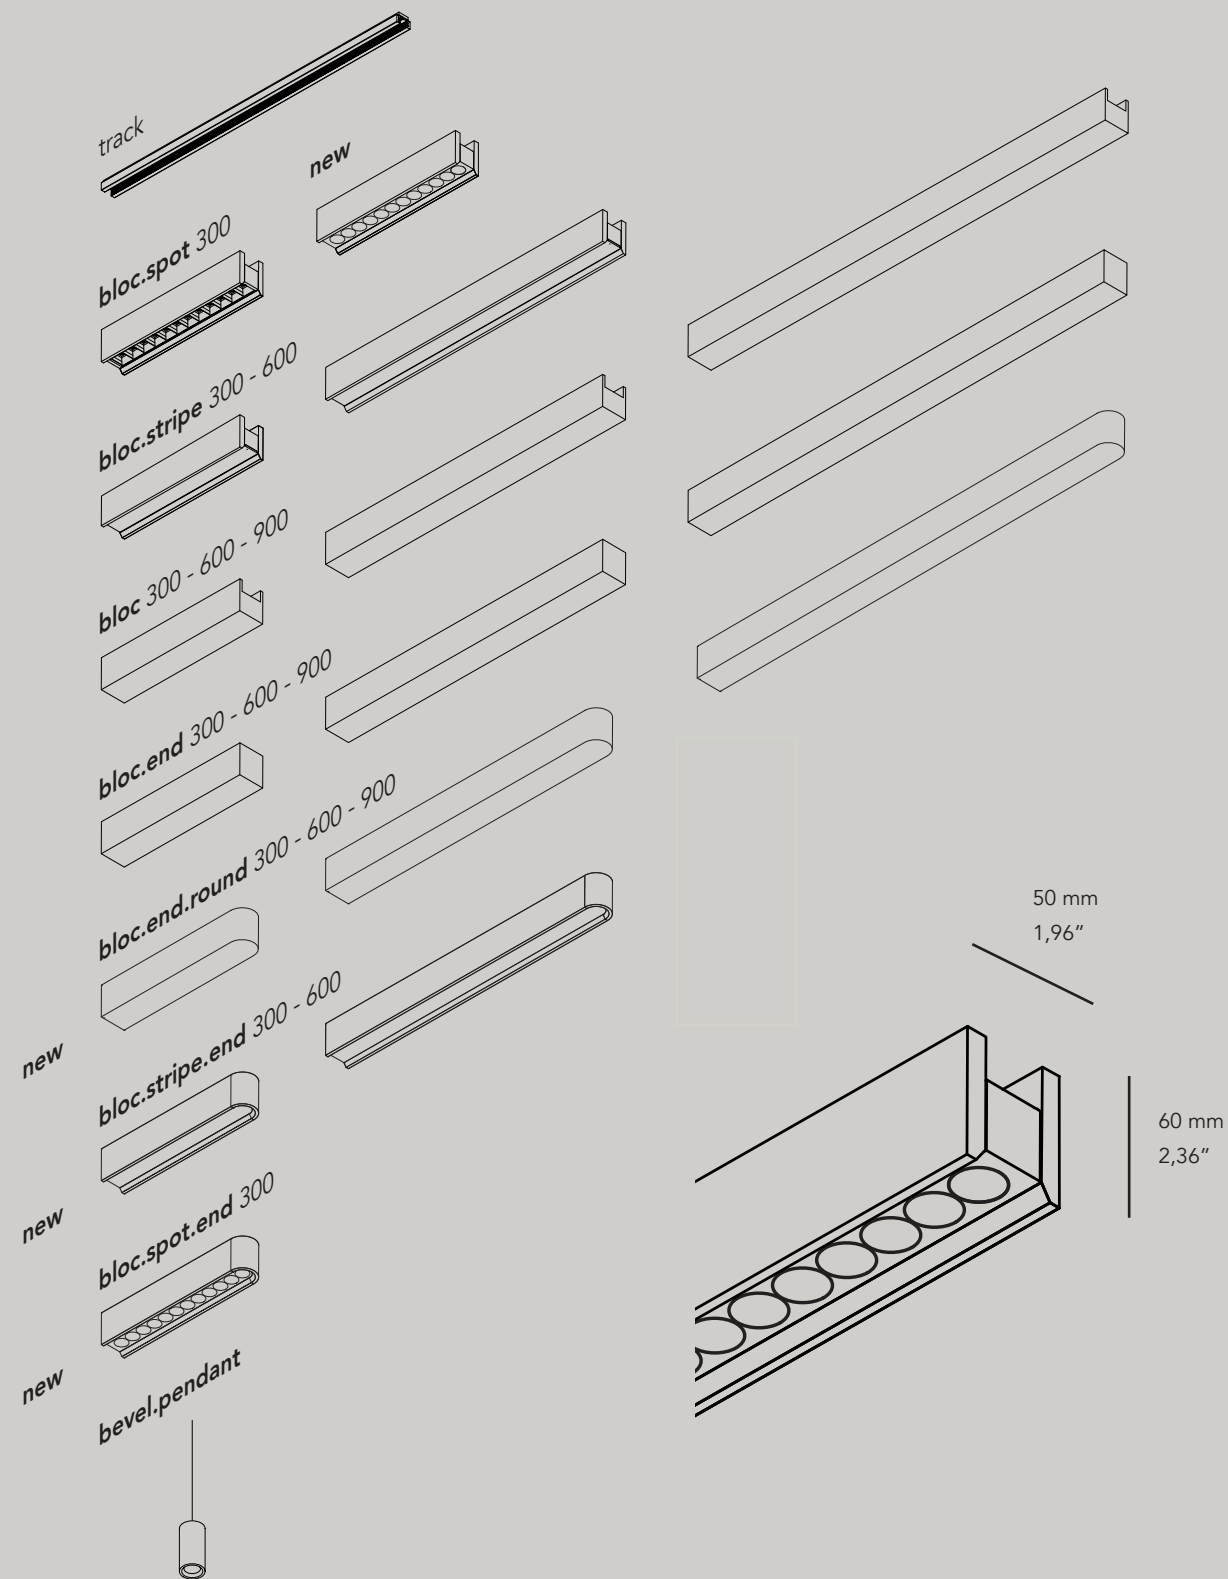

°bloc.spot (oak) & °bloc (carrara)

°bloc.spot, brushed brass & °bloc, carrara bianco / showroom Lumartes, NYC

°bloc

set-up guide

Order Code	BBBB	Length
20000.0100.BBBB bloc track black	0500	500 mm
	1000	1000 mm
	2000	2000 mm
	3000	3000 mm

Accessories

- 20252.0000 bloc track pendant 2 m steel cable suspension (incl. elec. cable)
- 20253.0000 bloc track pendant 2 m steel cable suspension (1 per meter)
- 20254.0000 bloc track pendant 2 m bar suspension (incl. elec. cable)
- 20255.0000 bloc track pendant 2 m bar suspension (1 per meter)