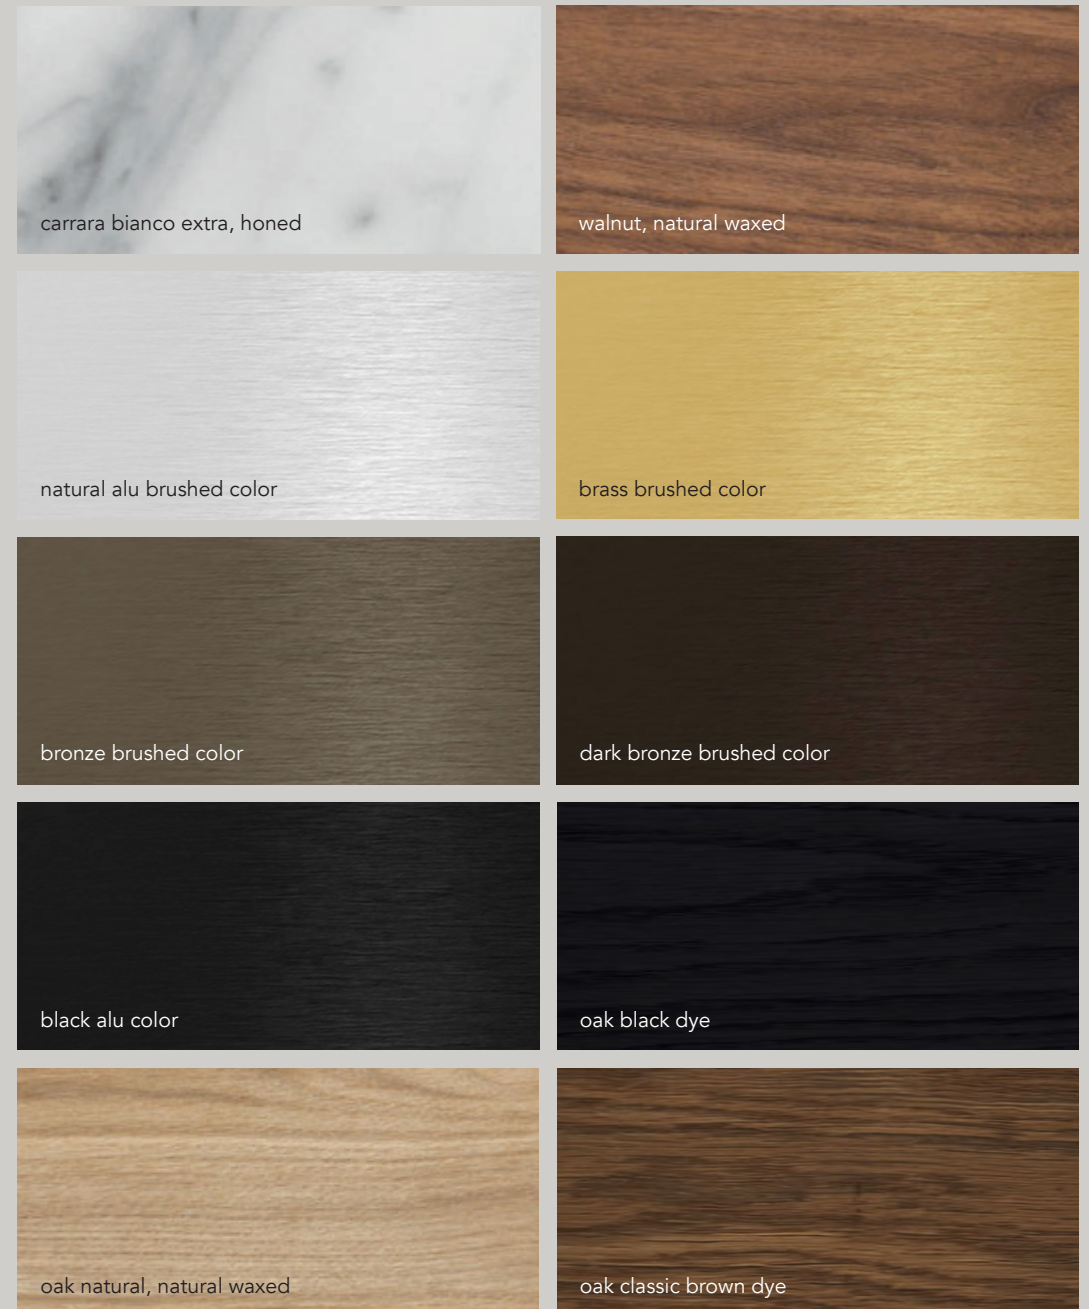

bronze alu brushed + oak classic brown dye

AA	Finish
01	black
02	white
21	black alu brushed
22	natural alu brushed
23	brass alu brushed
25	bronze alu brushed
26	dark bronze alu brushed
27	gun metal alu brushed
32	copper alu brushed
03	painting custom NCS color

AA	Finish
01	black
02	white
21	black alu brushed
22	natural alu brushed
23	brass alu brushed
25	bronze alu brushed
26	dark bronze alu brushed
27	gun metal alu brushed
32	copper alu brushed
03	painting custom NCS color

bloc
300-600-900

bloc end
300-600-900

bloc end round
300-600-900

AA Finish

- 01 black
- 02 white
- 40 walnut, natural waxed
- 41 oak natural, natural waxed
- 42 oak classic brown dye
- 43 oak intense black dye
- 61 carrara bianco extra, honed

Custom material on request
Oak can be dyed in reference color

00 Driver

- 00 not included
- 01 power supply 100W included

°bloc colors

scale 1/1 - Differences in colors and patterns may occur since these are natural materials.