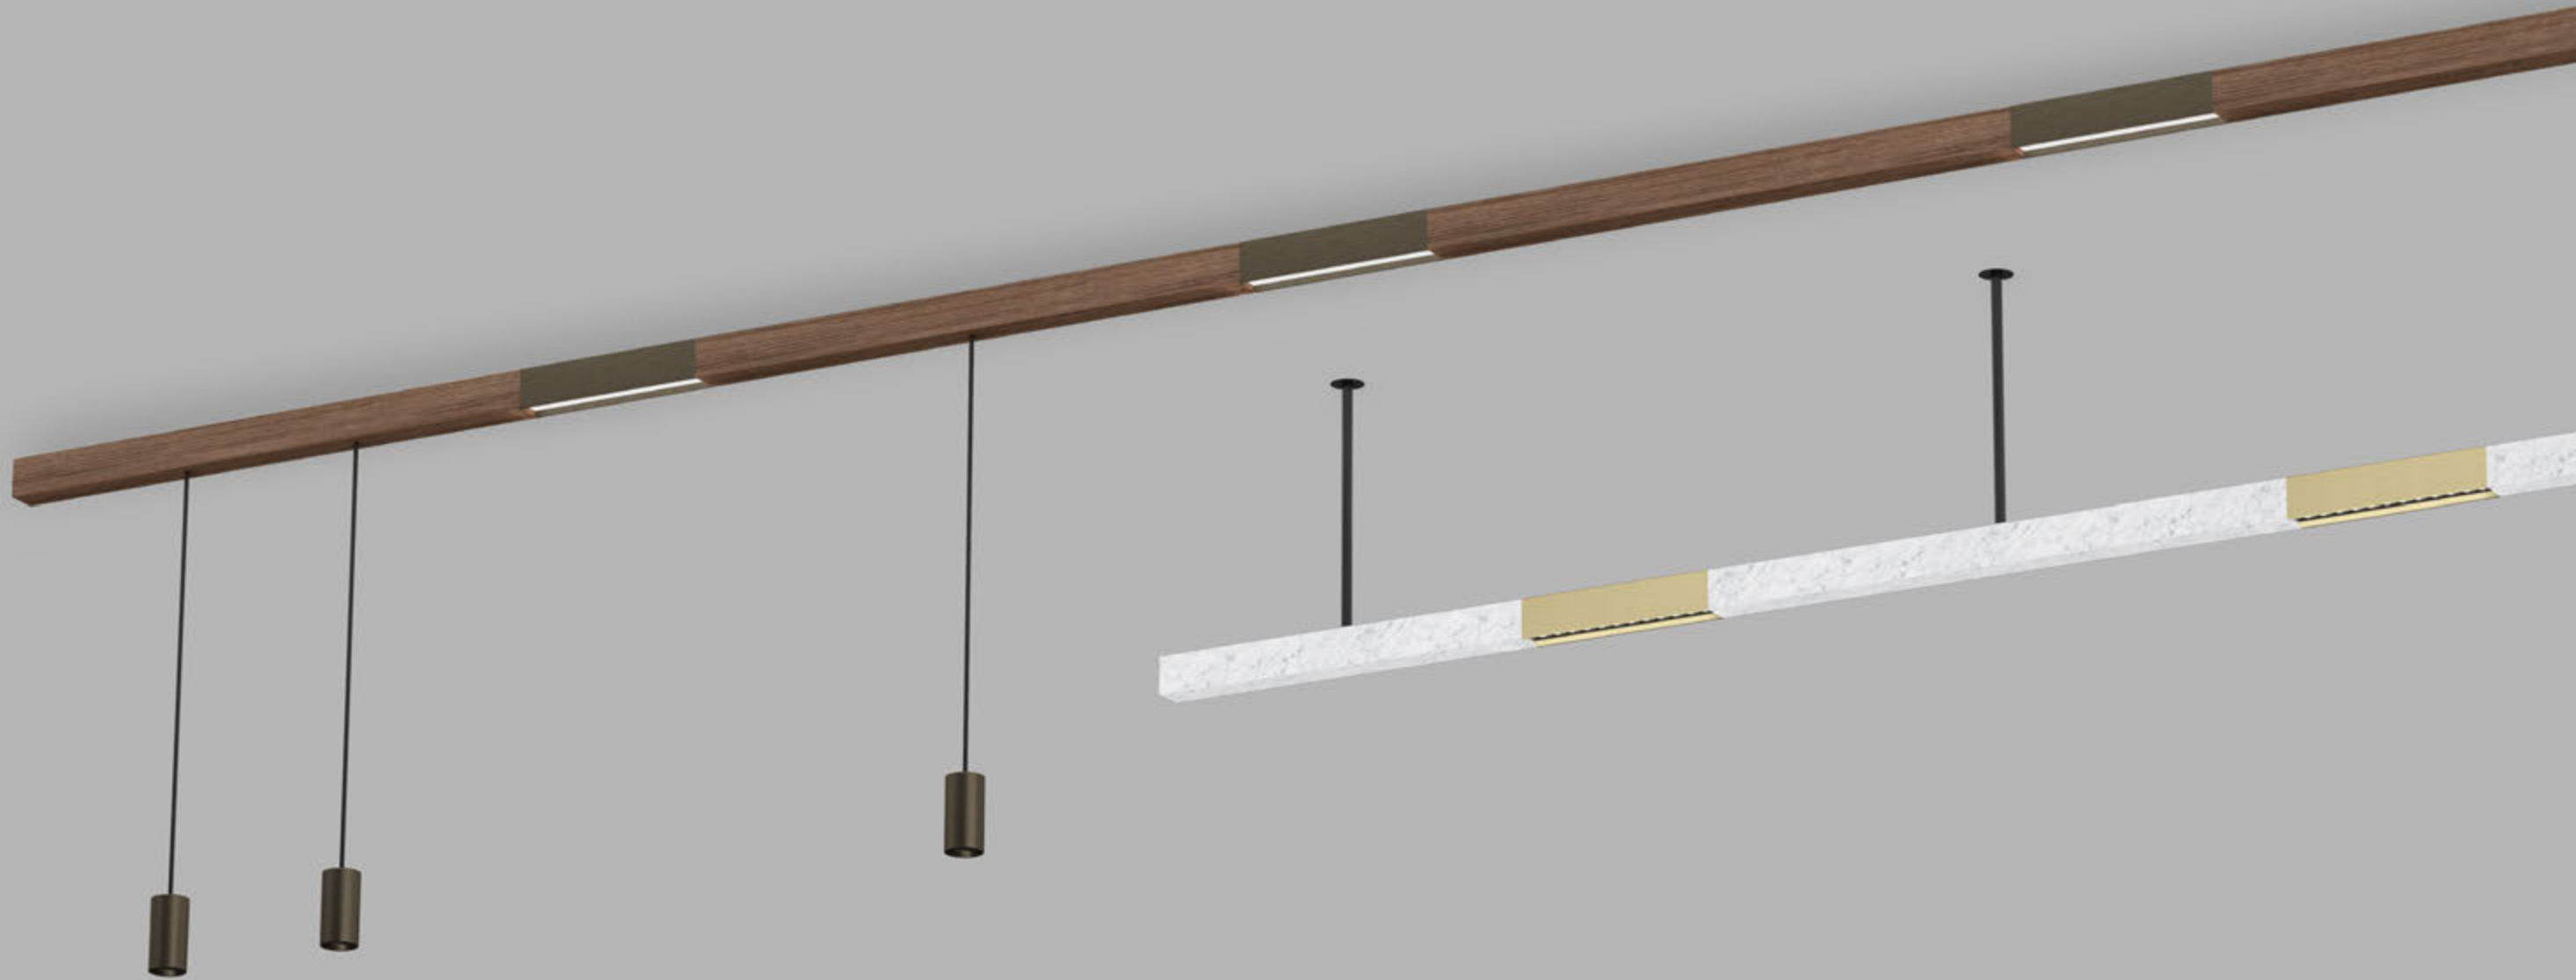

°bloc

°bloc

125

The first linear lighting system available in a wide variety of high quality materials to offer a solution to your unique requirements.

Interchangeable °bloc units clip onto a surface mounted track.

°bloc.spot (oak) & °bloc (carrara)

°bloc.spot, brushed brass & °bloc, carrara bianco / showroom Lumartes, NYC

°bloc

set-up guide

Order Code	BBBB	Length
20000.0100.BBBB bloc track black	0500	500 mm
	1000	1000 mm
	2000	2000 mm
	3000	3000 mm

Accessories

- 20252.0000 bloc track pendant 2 m steel cable suspension (incl. elec. cable)
- 20253.0000 bloc track pendant 2 m steel cable suspension (1 per meter)
- 20254.0000 bloc track pendant 2 m bar suspension (incl. elec. cable)
- 20255.0000 bloc track pendant 2 m bar suspension (1 per meter)

It is recommended not to place two elements with light next to each other.
A bloc.stripe or a bloc.spot should be placed between two elements without light (full material).

Powersupply can be integrated in bloc elements (without light)