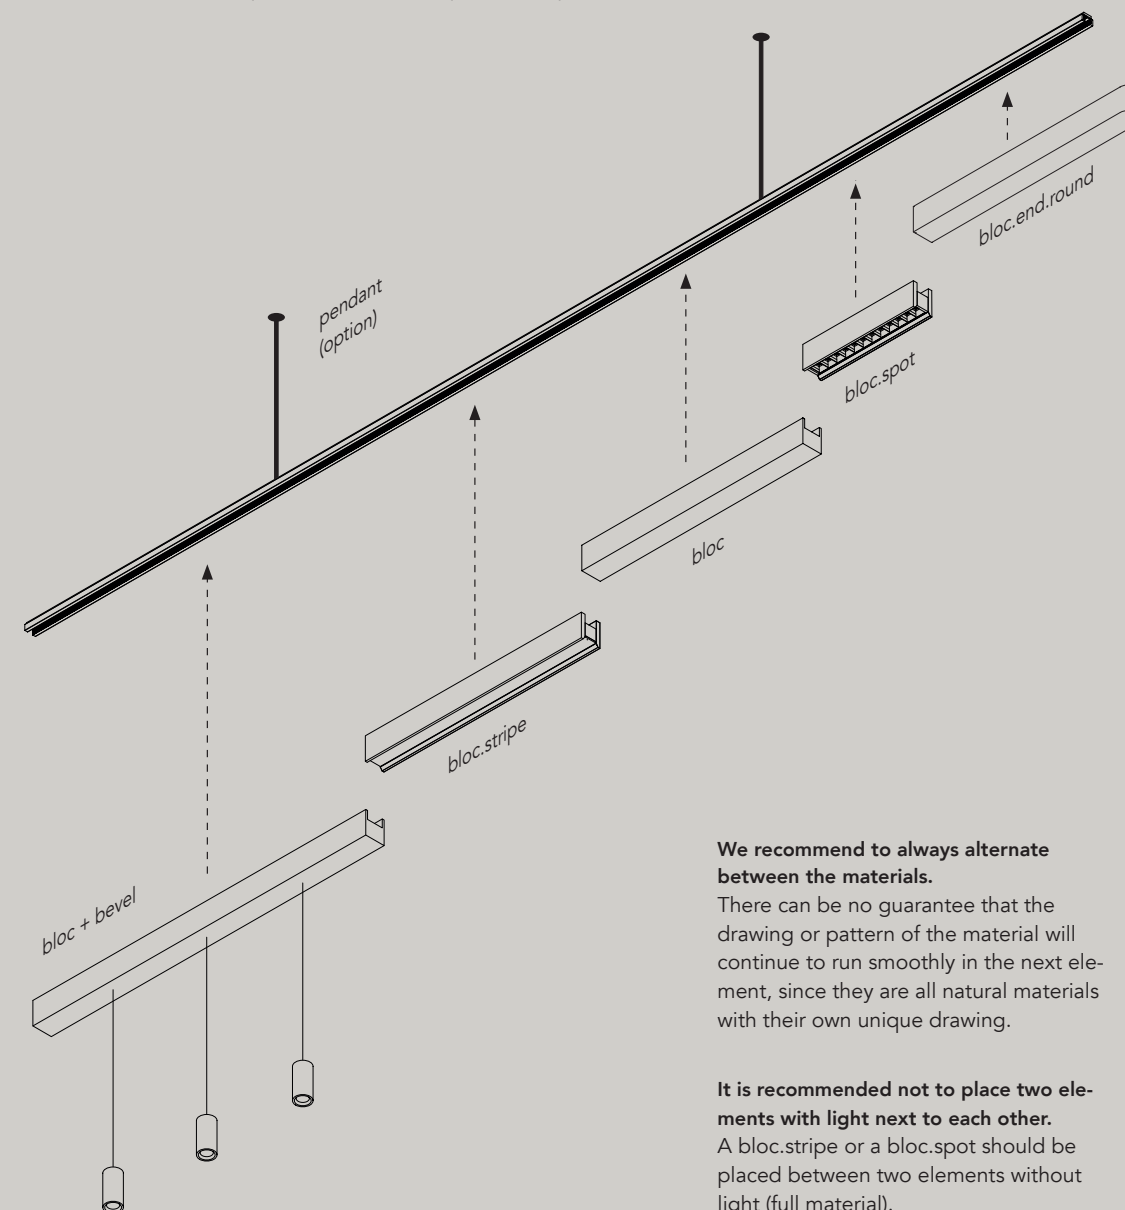

Accessories

- 20252.0000 bloc track pendant 2 m steel cable suspension (incl. elec. cable)
- 20253.0000 bloc track pendant 2 m steel cable suspension (1 per meter)
- 20254.0000 bloc track pendant 2 m bar suspension (incl. elec. cable)
- 20255.0000 bloc track pendant 2 m bar suspension (1 per meter)