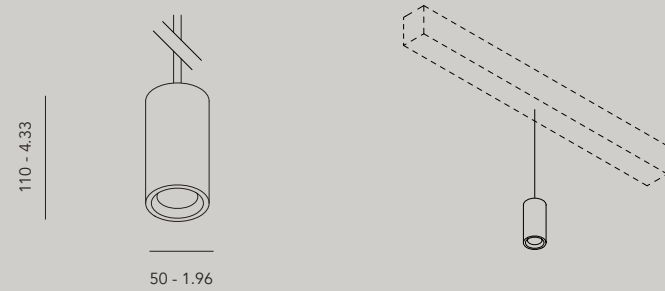

°bevel bloc

materials aluminum / PC
weight 600gr / 1.32lb
voltage 48 Vdc
wattage 8,2 W
ugr <19
dimming DALI, 0-10V, 1-10V, switchDIM, Casambi, Google Home & Amazon Alexa*

IP20 CE EMC

Natural aluminum

Brass aluminum

Bronze aluminum

Dark Bronze aluminum

Order Code

20500.AA00.BBBB.CCC.DD bevel
20501.AA00.BBBB.CCC.DD bevel monopoint

°bevel must always be accompanied with a °bloc (see page 126)

max. 1 °bevel on bloc.300
max. 2 °bevel on bloc.600
max. 3 °bevel on bloc.900

AA	Finish
01	black
02	white
21	black alu brushed
22	natural alu brushed
23	brass alu brushed
25	bronze alu brushed
26	dark bronze alu brushed
27	gun metal alu brushed
32	copper alu brushed
03	painting custom NCS color

BBBB	Light
9527	cri 95, 2700K
9530	cri 95, 3000K

CCC	Optic	Output*
300	30°	670lm - 1550cd
450	45°	700lm - 1070cd
600	60°	690lm - 811cd

DD	Dimming
ND	no dimming
DA	dalí (0/1-10V, switchDIM, Casambi through interface)

* Values for 3000K. Color temperature influences the lumen output. Download complete photometric data on our website.