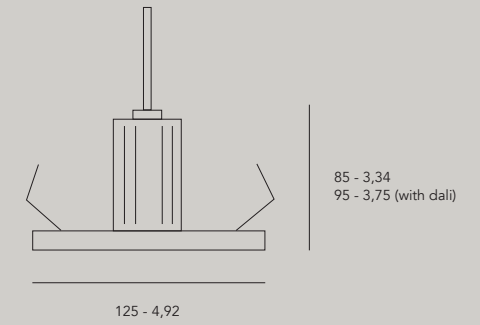

The spots can easily be mounted in drilled or poured holes in the ceiling. An extra advantage is that the character of a concrete ceiling is additionally exposed.

Scheme ventilation

Easy installation

Smaller disc (105 mm) to use with ventilation system / mold has diameter of 135 mm

# °cd

material aluminum, oak  
 weight 0,8 - 1,6 kg / 0,52 - 1,04 lb  
 voltage 240 Vac  
 cri >90  
 wattage 9W  
 lumen 700 lm  
 dimming phase cut dimmable (dimming range 0,1 to 100 %) or dali

IP20   

**Order Code**

**04200.AA00.BBBB.CCC.DD** diameter 105 mm  
 (to use with ventilation system)

<b>AA</b>	<b>Finish</b>
01	black
02	white
22	aluminum brushed
34	aluminum polished
21	black alu brushed
23	brass alu brushed
25	bronze alu brushed
26	dark bronze alu brushed
41	oak natural
42	oak classic brown
43	oak black