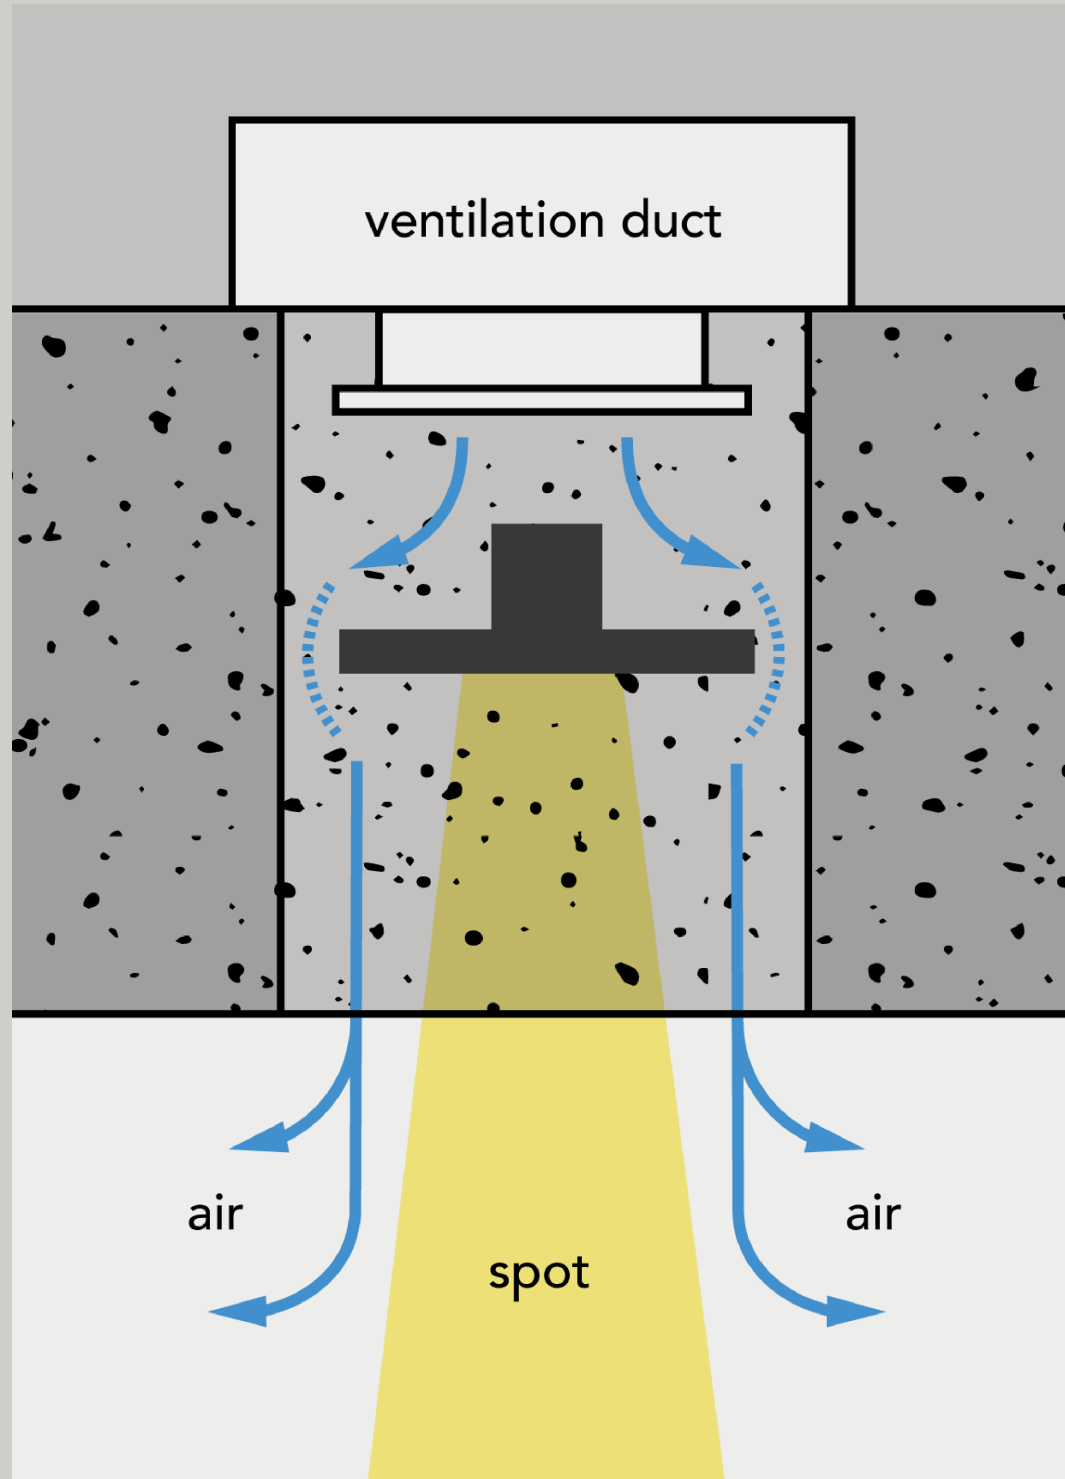

# °cd

°cd is a spot, especially developed for cast concrete ceilings.

This collection of spotlights is almost invisibly integrated into the ceiling and can also be combined with a ventilation nozzle.

It offers a solution for the proliferation of surface-mounted devices for ceiling techniques; usually in various sizes and shapes, not compatible with each other.

The spots can easily be mounted in drilled or poured holes in the ceiling. An extra advantage is that the character of a concrete ceiling is additionally exposed.

Scheme ventilation

Easy installation

Smaller disc (105 mm) to use with ventilation system / mold has diameter of 135 mm

# °cd

material aluminum, oak  
 weight 0,8 - 1,6 kg / 0,52 - 1,04 lb  
 voltage 240 Vac  
 cri >90  
 wattage 9W  
 lumen 700 lm  
 dimming phase cut dimmable (dimming range 0,1 to 100 %) or dali

IP20   