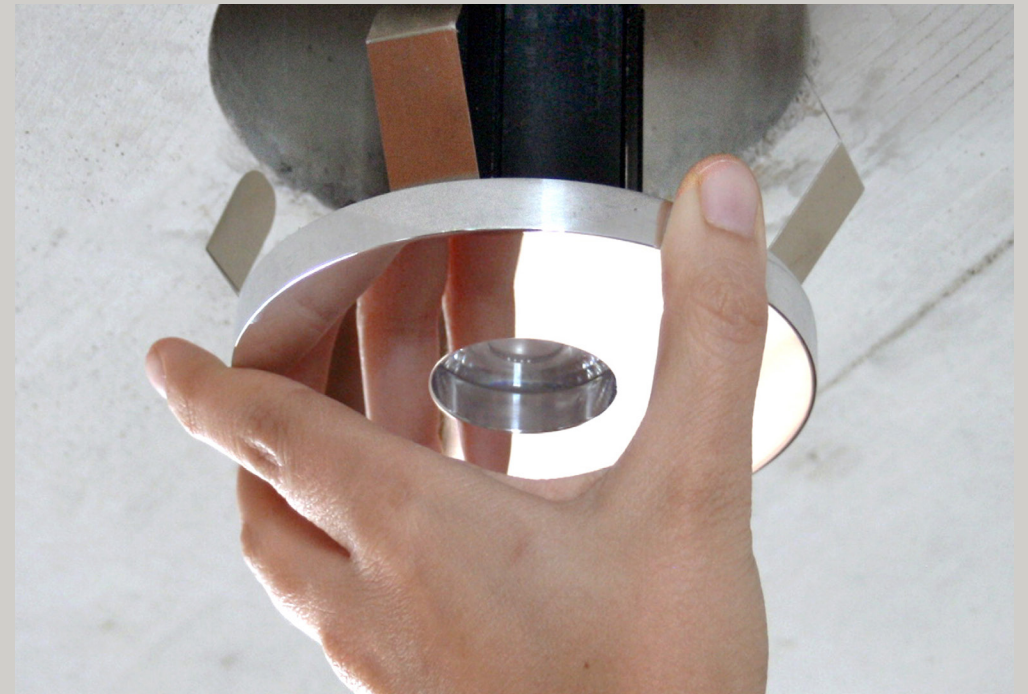

# °cd

°cd is a spot, especially developed for cast concrete ceilings.

This collection of spotlights is almost invisibly integrated into the ceiling and can also be combined with a ventilation nozzle.

It offers a solution for the proliferation of surface-mounted devices for ceiling techniques; usually in various sizes and shapes, not compatible with each other.

The spots can easily be mounted in drilled or poured holes in the ceiling. An extra advantage is that the character of a concrete ceiling is additionally exposed.

Scheme ventilation

Easy installation

Smaller disc (105 mm) to use with ventilation system / mold has diameter of 135 mm

# °cd

material aluminum, oak  
 weight 0,8 - 1,6 kg / 0,52 - 1,04 lb  
 voltage 240 Vac  
 cri >90  
 wattage 9W  
 lumen 700 lm  
 dimming phase cut dimmable (dimming range 0,1 to 100 %) or dali

IP20   