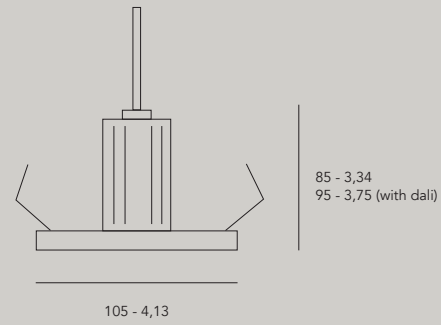

The spots can easily be mounted in drilled or poured holes in the ceiling. An extra advantage is that the character of a concrete ceiling is additionally exposed.

Scheme ventilation

Easy installation

Smaller disc (105 mm) to use with ventilation system / mold has diameter of 135 mm

# °cd

material aluminum, oak  
 weight 0,8 - 1,6 kg / 0,52 - 1,04 lb  
 voltage 240 Vac  
 cri >90  
 wattage 9W  
 lumen 700 lm  
 dimming phase cut dimmable (dimming range 0,1 to 100 %) or dali

IP20   