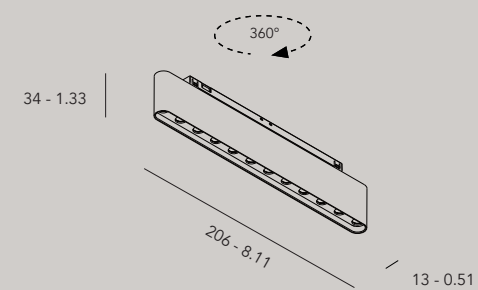

°out.micro

materials	aluminum / PC
weight	160 gr / 0,35 lb
voltage	48 Vdc
wattage	10 W
dimming	DALI, 0-10V, 1-10V, switchDIM, Casambi
ugr	<19

IP20

Order Code

1. **31001.AA00.BBBB.CCC.DD** out.micro for line.m1
   31005.AA00.BBBB.CCC.DD out.micro for line.m5&6
   31003.AA00.BBBB.CCC.DD out.micro monopoint

AA	Finish
01	black
02	white
22	natural alu brushed
23	brass alu brushed
25	bronze alu brushed
26	dark bronze alu brushed
27	gun metal alu brushed
28	nickel alu brushed
32	copper alu brushed
03	painting custom NCS color

BBBB	Light
9527	cri >95, 2700K
9530	cri >95, 3000K

CCC	Optic	Output*
106	10° matt black reflector	730 lm - 5515 cd
206	20° matt black reflector	776 lm - 3825 cd
306	30° matt black reflector	653 lm - 1741 cd
606	60° matt black reflector	697 lm - 689 cd

DD	Dimming
ND	no dimming
DA	dali (0/1-10V, switchDIM through interface)
CA	casambi

* Values for 3000K. Color temperature influences the lumen output.
Download complete photometric data on our website.