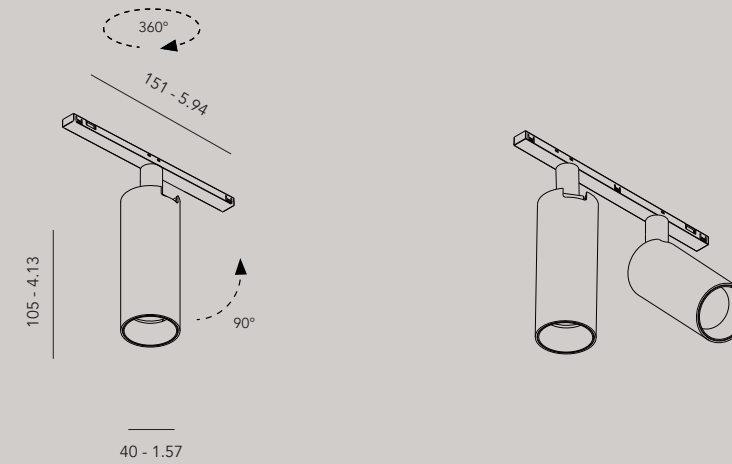

°tubu 40

materials aluminum / PC
weight 200gr / 0.44lb
voltage 48 Vdc
wattage 6,7 W
ugr <19
dimming DALI, 0-10V, 1-10V, switchDIM, Casambi

IP20

Order Code

- 31401.AA00.BBBB.CCC.DD tubu 40 for line.m1
- 31405.AA00.BBBB.CCC.DD tubu 40 for line.m5&6
- 31421.AA00.BBBB.CCC.DD double tubu 40 for line.m1
- 31425.AA00.BBBB.CCC.DD double tubu 40 for line.m5&6
- 11403.AA00.BBBB.CCC.DD tubu 40 monopoint

AA Finish

- 01 black
- 02 white
- 22 natural alu brushed
- 23 brass alu brushed
- 25 bronze alu brushed
- 26 dark bronze alu brushed
- 27 gun metal alu brushed
- 28 nickel alu brushed
- 32 copper alu brushed
- 03 painted custom NCS color

BBBB Light

- 9527 cri 95, 2700K
- 9530 cri 95, 3000K

CCC Optic

- 250 25°

Output*

420lm - 1970cd

DD Dimming

- ND no dimming
- DA dali (0/1-10V, switchDIM through interface)
- CA casambi

* Values for 3000K. Color temperature influences the lumen output. Download complete photometric data on our website.