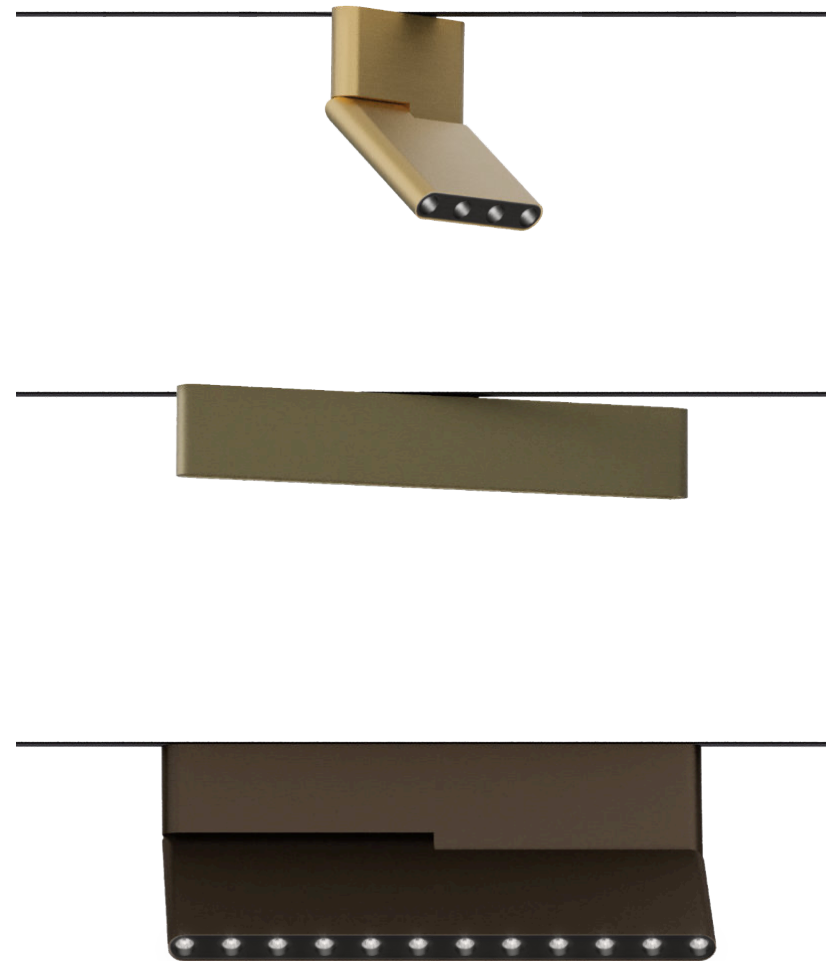

Miniaturised Soft Round Edges

Thin Size
13mm

Powerful Light

Finishes

°turn micro

Surface track M1

Very small track
Easy to mount on the ceiling
Minimal visual impact
Round corners both vertically and horizontally