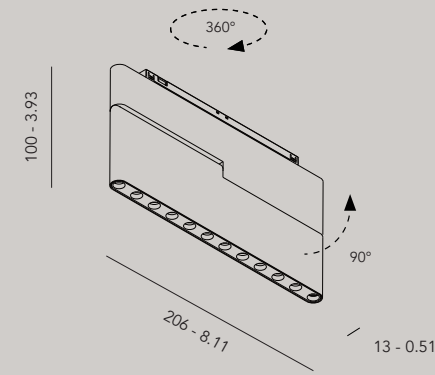

°knick.micro

materials aluminum / PC
weight 600 gr / 1,32lb
voltage 48 Vdc
wattage 10W
dimming DALI, 0-10V, 1-10V, switchDIM, Casambi
ugr <19

IP20

Order Code

- 30501.AA00.BBBB.CCC.DD knick micro for line.m1
- 30505.AA00.BBBB.CCC.DD knick micro for line.m5&6
- 30503.AA00.BBBB.CCC.DD knick micro monopoint

1. **AA Finish**
2. 01 black
   - 02 white
   - 22 natural alu brushed
   - 23 brass alu brushed
   - 25 bronze alu brushed
   - 26 dark bronze alu brushed
   - 27 gun metal alu brushed
   - 28 nickel alu brushed
   - 32 copper alu brushed
   - 03 painted custom NCS color

1. **BBBB Light**
2. 9527 cri >95, 2700K
   - 9530 cri >95, 3000K

CCC	Optic	Output*
106	10° matt black reflector	730 lm - 5515 cd
206	20° matt black reflector	776 lm - 3825 cd
306	30° matt black reflector	653 lm - 1741 cd
606	60° matt black reflector	697 lm - 689 cd

1. **DD Dimming**
2. ND no dimming
   - DA dali (0/1-10V, switchDIM through interface)
   - CA casambi

* Values for 3000K. Color temperature influences the lumen output. Download complete photometric data on our website.