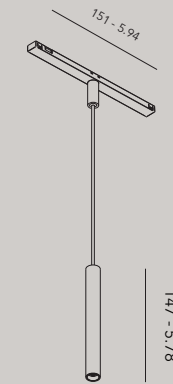

°drop

materials	aluminum / PC
weight	100gr / 1.32lb
voltage	48 Vdc
wattage	4 W
ugr	<19
dimming	DALI, 0-10V, 1-10V, switchDIM, Casambi, Google Home & Amazon Alexa

IP20 CE ENEC

Order Code

21800.AA00.BBBB.CCC.DD drop pendant

AA Finish

01	black
02	white
22	natural alu brushed
23	brass alu brushed
25	bronze alu brushed
26	dark bronze alu brushed
27	gun metal alu brushed
28	nickel alu brushed
32	copper alu brushed
03	painting custom NCS color

BBBB Light

9527	cri 95, 2700K
9530	cri 95, 3000K

CCC Optic

CCC	Optic	Output*
300	30°	670lm - 1550cd
450	45°	700lm - 1070cd
600	60°	690lm - 811cd

DD Dimming

ND	no dimming
DA	dali (0/1-10V, switchDIM through interface)
CA	casambi

* Values for 3000K. Color temperature influences the lumen output.
Download complete photometric data on our website.