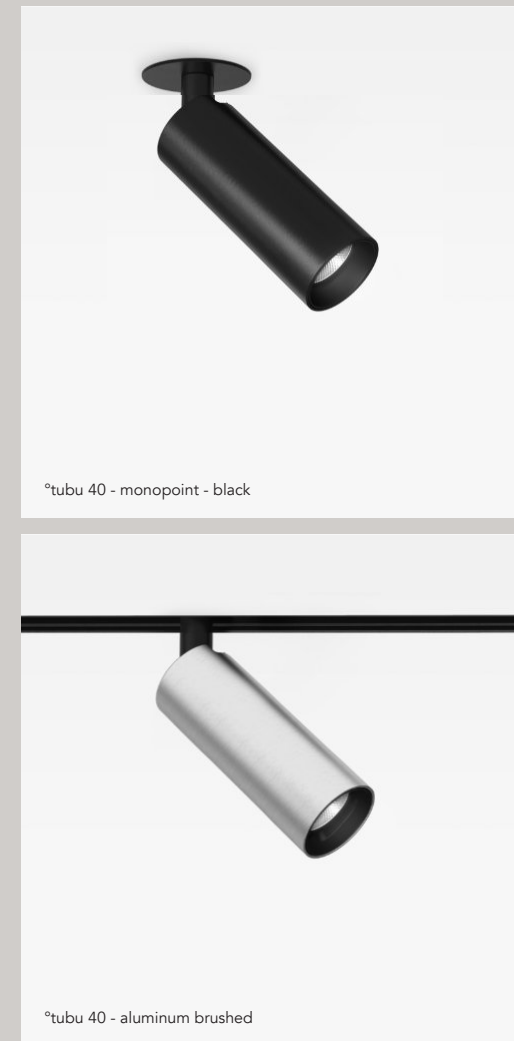

°tubu 40

materials aluminum / PC
weight 200gr / 0.44lb
voltage 48 Vdc
wattage 6,7 W
ugr <19
dimming DALI, 0-10V, 1-10V, switchDIM, Casambi

IP20

Order Code

- 31401.AA00.BBBB.CCC.DD tubu 40 for line.m1
- 31405.AA00.BBBB.CCC.DD tubu 40 for line.m5&6
- 31421.AA00.BBBB.CCC.DD double tubu 40 for line.m1
- 31425.AA00.BBBB.CCC.DD double tubu 40 for line.m5&6
- 11403.AA00.BBBB.CCC.DD tubu 40 monopoint

AA Finish

- 01 black
- 02 white
- 22 natural alu brushed
- 23 brass alu brushed
- 25 bronze alu brushed
- 26 dark bronze alu brushed
- 27 gun metal alu brushed
- 28 nickel alu brushed
- 32 copper alu brushed
- 03 painted custom NCS color

BBBB Light

- 9527 cri 95, 2700K
- 9530 cri 95, 3000K

CCC Optic

- 250 25°

Output*

420lm - 1970cd

DD Dimming

- ND no dimming
- DA dali (0/1-10V, switchDIM through interface)
- CA casambi

* Values for 3000K. Color temperature influences the lumen output. Download complete photometric data on our website.