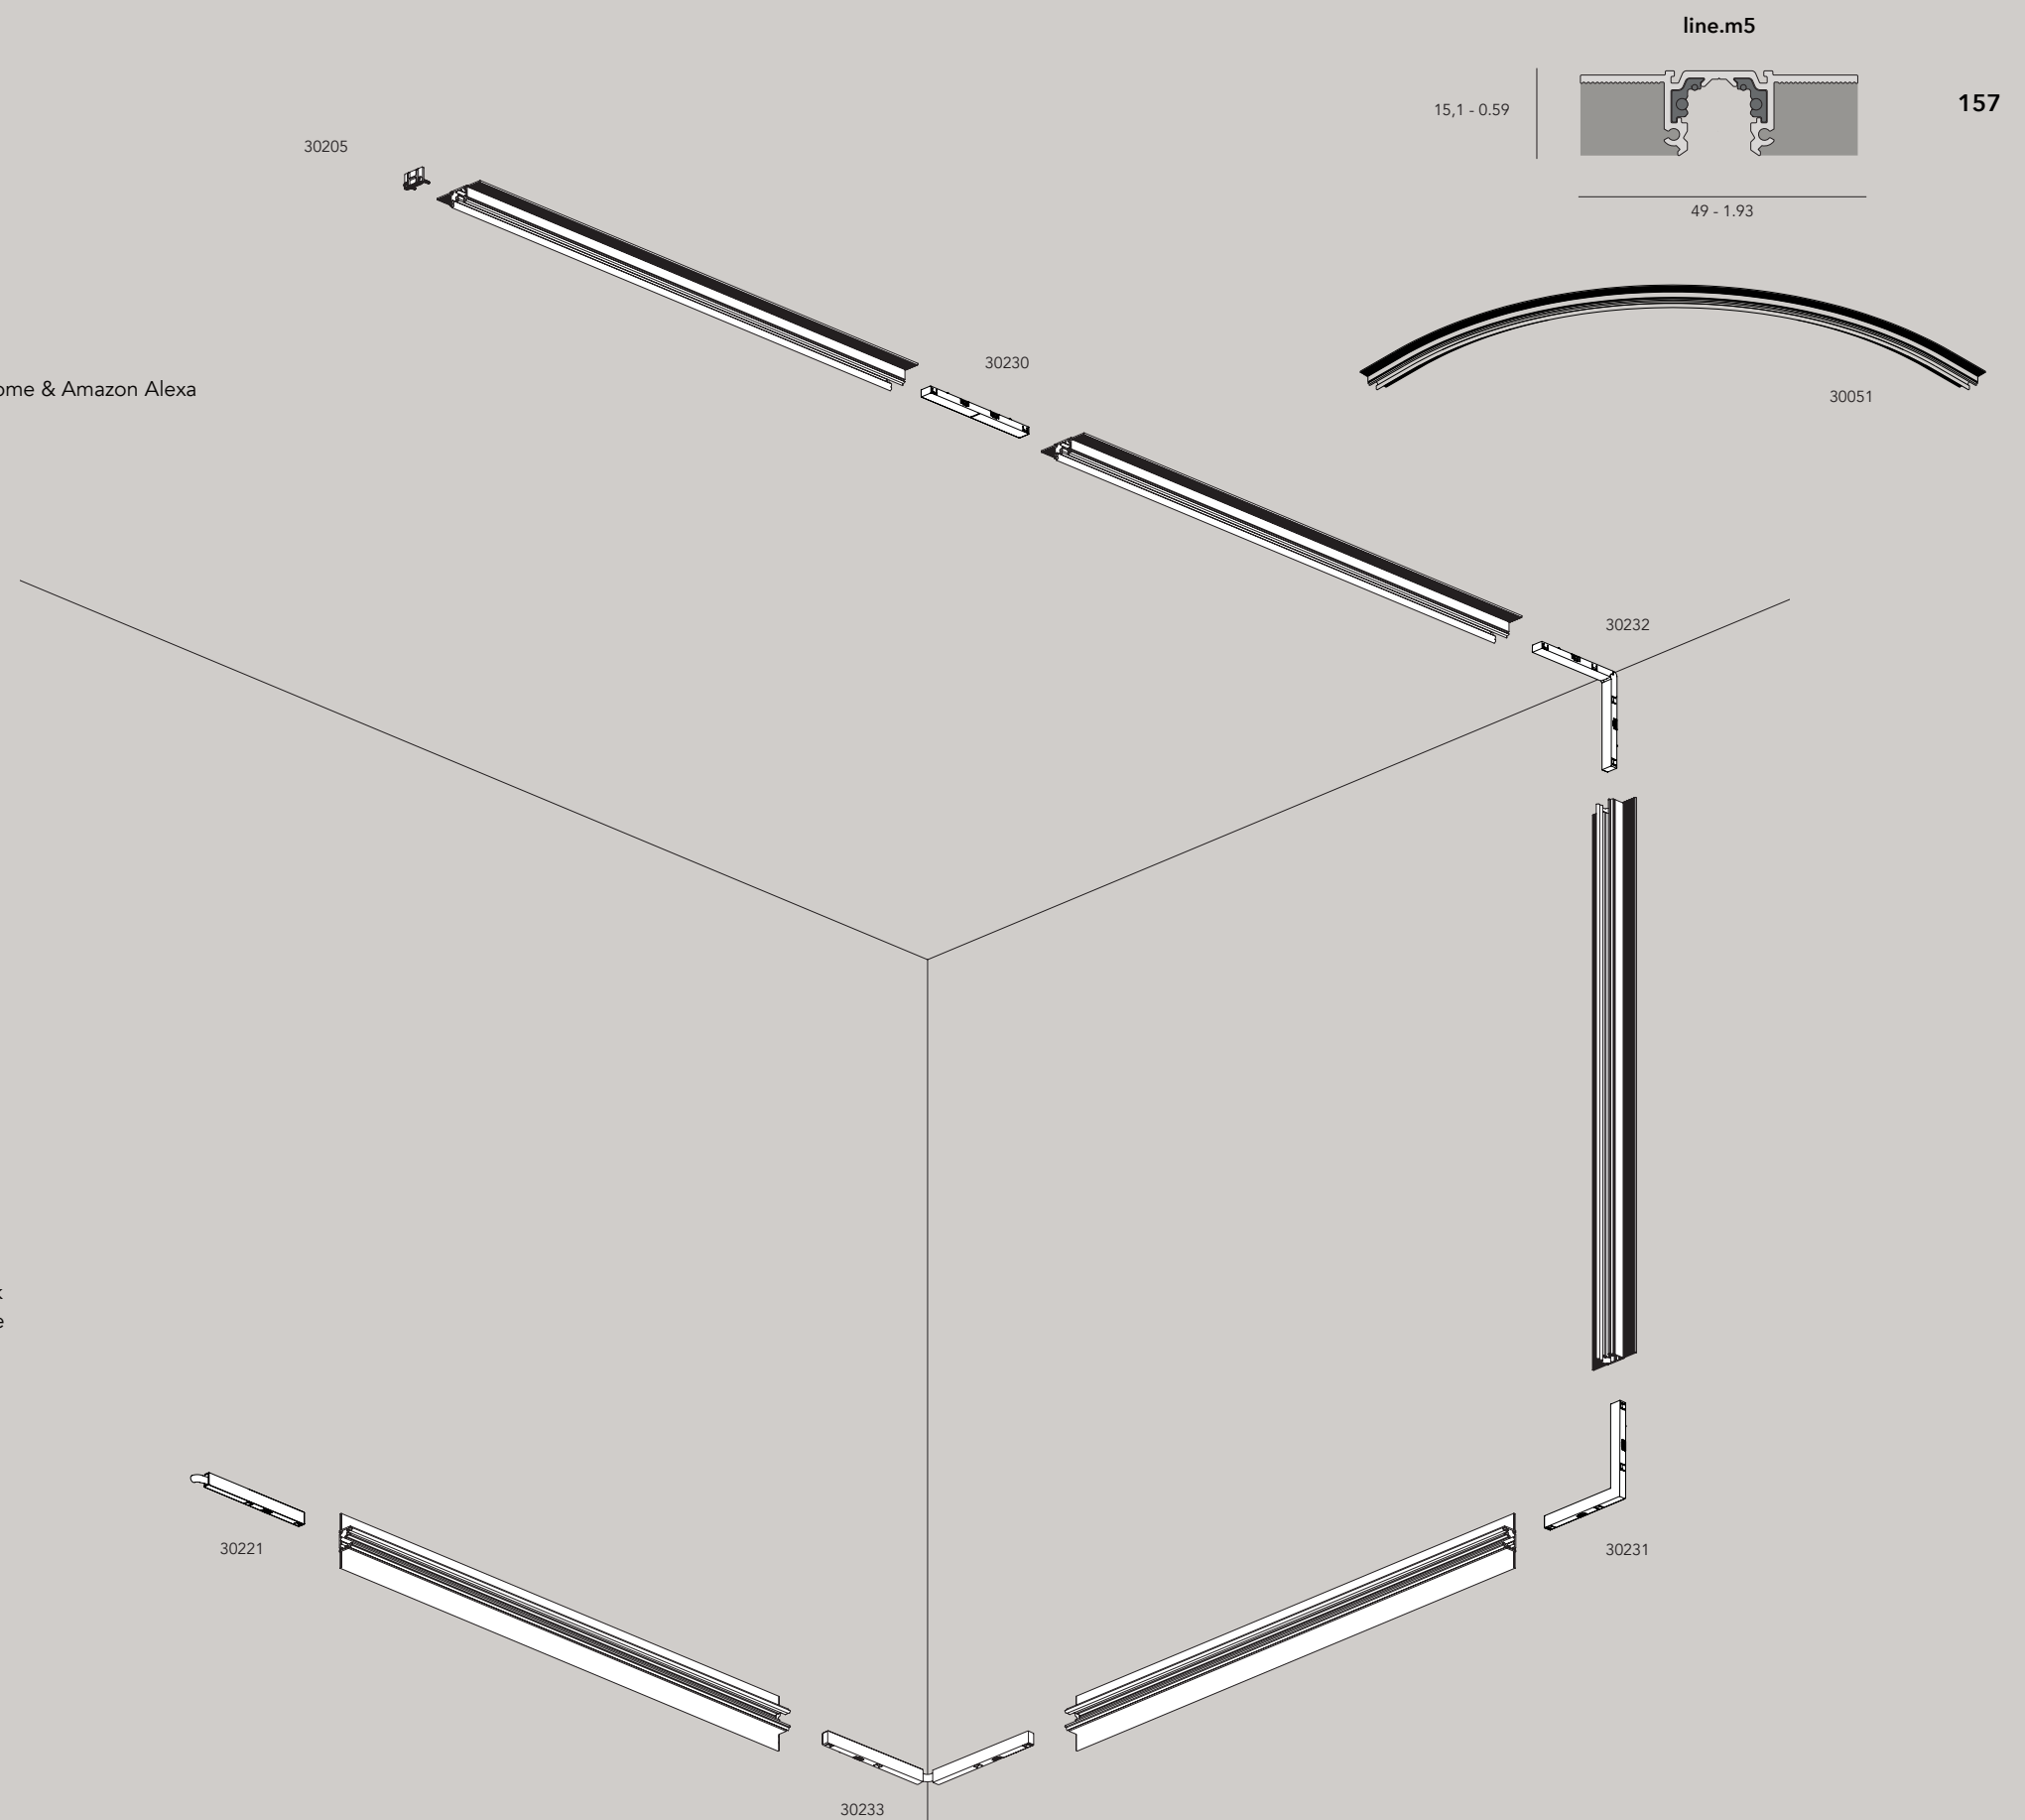

°line.m5

material aluminum
voltage 48Vdc
circuits 1 circuit 10A + 1A databus
dimming DALI, 0-10V, 1-10V, SwitchDIM, Casambi, Google Home & Amazon Alexa

IP20

Order Code

30005.AA00.BBBB line.m5

AA **Finish**
01 black
02 white (electrical parts inside are black)

BBBB **Length**
1000 1000 mm
2000 2000 mm
3000 3000 mm
xxxx xxxx mm (custom length)

Track Accessories

30205 endcap for m5

30221.0100 electrical feeder for m1, m5, m6 black
30221.0200 electrical feeder for m1, m5, m6 white

30230.0100 electrical jointing connector 180° black
30230.0200 electrical jointing connector 180° white
30231.0100 electrical jointing connector L 90° black
30231.0200 electrical jointing connector L 90° white
30232.0100 electrical jointing wall connector L 90° (+/- 10°) black
30232.0200 electrical jointing wall connector L 90° (+/- 10°) white
30233.0100 electrical jointing connector adjustable corner black
30233.0200 electrical jointing connector adjustable corner white

30271.0100 cover profile 1000mm for m5&6 black
30271.0200 cover profile 1000mm for m5&6 white
30272.0100 cover profile 2000mm for m5&6 black
30272.0200 cover profile 2000mm for m5&6 white
30273.0100 cover profile 3000mm for m5&6 black
30273.0200 cover profile 3000mm for m5&6 white

30051.0100 round corner 90°, radius 500 mm, black
30051.0200 round corner 90°, radius 500 mm, white