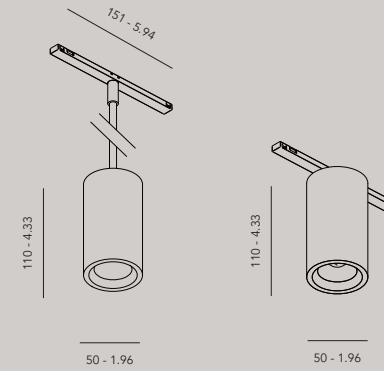

°bevel

materials aluminum / PC
weight 600gr / 1.32lb
voltage 48 Vdc
wattage 8,2 W
ugr <19
dimming DALI, 0-10V, 1-10V, switchDIM, Casambi, Google Home & Amazon Alexa