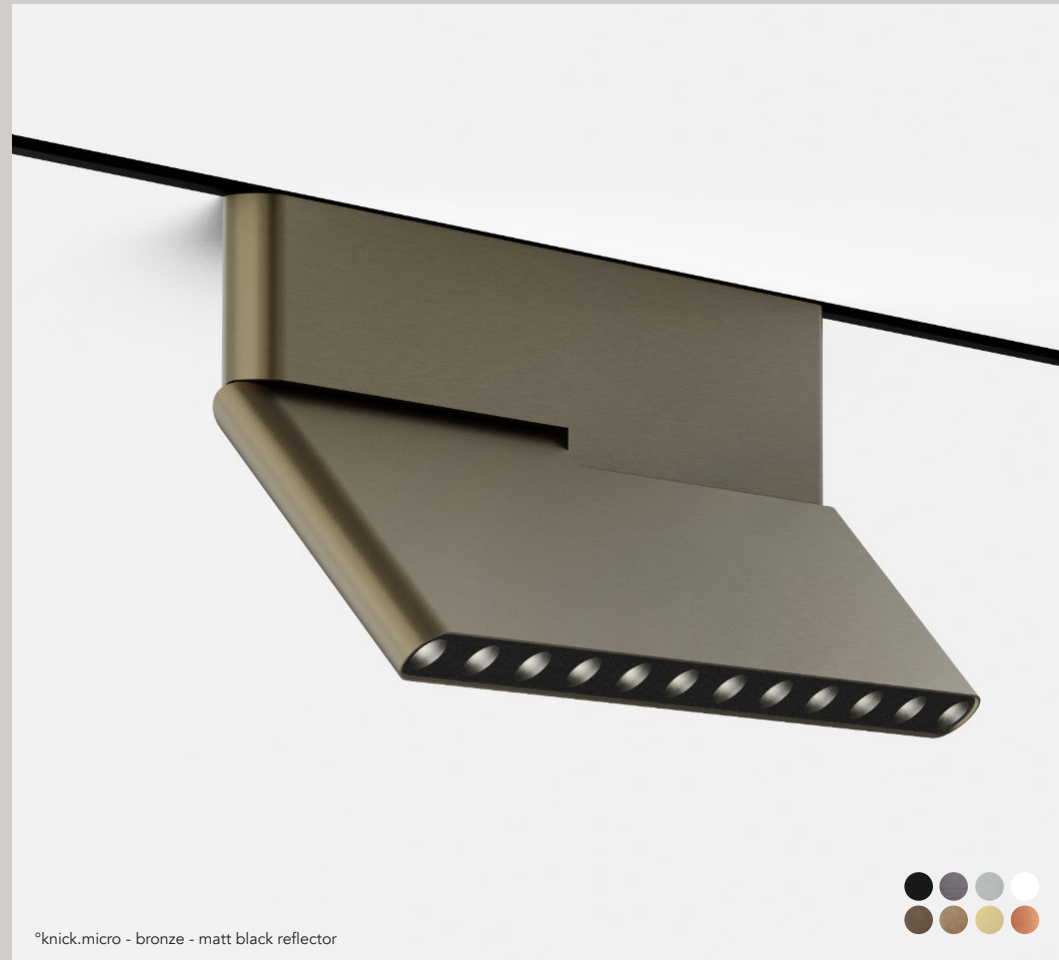

°knick.micro

materials aluminum / PC
weight 600 gr / 1,32lb
voltage 48 Vdc
wattage 10W
dimming DALI, 0-10V, 1-10V, switchDIM, Casambi
ugr <19

IP20

Order Code

- 30501.AA00.BBBB.CCC.DD knick micro for line.m1
- 30505.AA00.BBBB.CCC.DD knick micro for line.m5&6
- 30503.AA00.BBBB.CCC.DD knick micro monopoint

1. **AA Finish**
2. 01 black
   - 02 white
   - 22 natural alu brushed
   - 23 brass alu brushed
   - 25 bronze alu brushed
   - 26 dark bronze alu brushed
   - 27 gun metal alu brushed
   - 28 nickel alu brushed
   - 32 copper alu brushed
   - 03 painted custom NCS color

1. **BBBB Light**
2. 9527 cri >95, 2700K
   - 9530 cri >95, 3000K

CCC	Optic	Output*
106	10° matt black reflector	730 lm - 5515 cd
206	20° matt black reflector	776 lm - 3825 cd
306	30° matt black reflector	653 lm - 1741 cd
606	60° matt black reflector	697 lm - 689 cd

1. **DD Dimming**
2. ND no dimming
   - DA dali (0/1-10V, switchDIM through interface)
   - CA casambi

* Values for 3000K. Color temperature influences the lumen output. Download complete photometric data on our website.