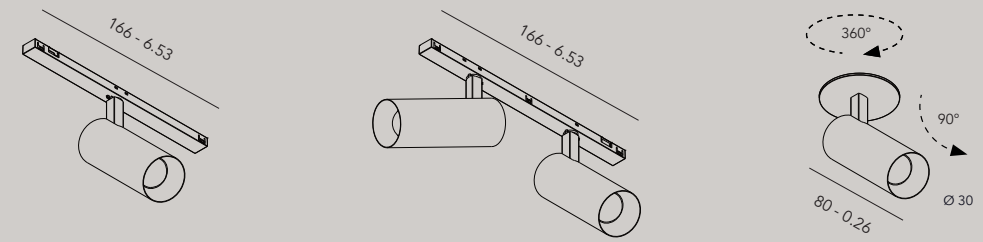

°tubu 30

materials aluminum coated / glass lens
weight 100gr / 1.91lb / piece
voltage 48 Vdc for track / 120-240Vac for monopoint
wattage 5,5W
ugr <19

IP20 CE ENEC

°tubu 30 - double spot