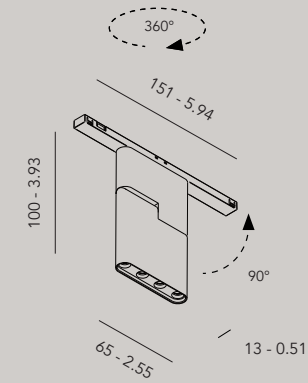

°turn.micro

materials aluminum / PC
weight 180 gr / 0.39 lb
voltage 48 Vdc
wattage 6W
dimming DALI, 0-10V, 1-10V, switchDIM, Casambi
ugr <19

IP20

Accessories for monopoint

22250 plaster kit

22251 ceiling rose

Order Code

30801.AA00.BBBB.CCC.DD turn.micro for line.m1
30805.AA00.BBBB.CCC.DD turn.micro for line.m5&6
30803.AA00.BBBB.CCC.DD turn.micro monopoint

AA	Finish
01	black
02	white
22	natural alu brushed
23	brass alu brushed
25	bronze alu brushed
26	dark bronze alu brushed
27	gun metal alu brushed
28	nickel alu brushed
32	copper alu brushed
03	painting custom NCS color

BBBB	Light
9527	cri >95, 2700K
9530	cri >95, 3000K

CCC	Optic	Output*
106	10° matt black reflector	290 lm - 2325 cd
206	20° matt black reflector	377 lm - 1850 cd
306	30° matt black reflector	335 lm - 825 cd
606	60° matt black reflector	320 lm - 330 cd
106	10° matt black reflector	290 lm - 2325 cd
206	20° matt black reflector	377 lm - 1850 cd
306	30° matt black reflector	335 lm - 825 cd
606	60° matt black reflector	320 lm - 330 cd

DD	Dimming
ND	no dimming
DA	dali (0/1-10V, switchDIM through interface)
CA	casambi

* Values for 3000K. Color temperature influences the lumen output. Download complete photometric data on our website.