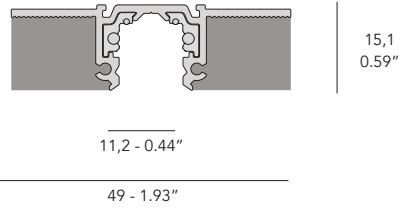

Recessed track M5

Low & compact profile.

Excellent application for concrete ceilings that are plastered. The thickness of standard plasterwork is enough to recess the M5 track.

Can also be used with plasterboard ceilings.