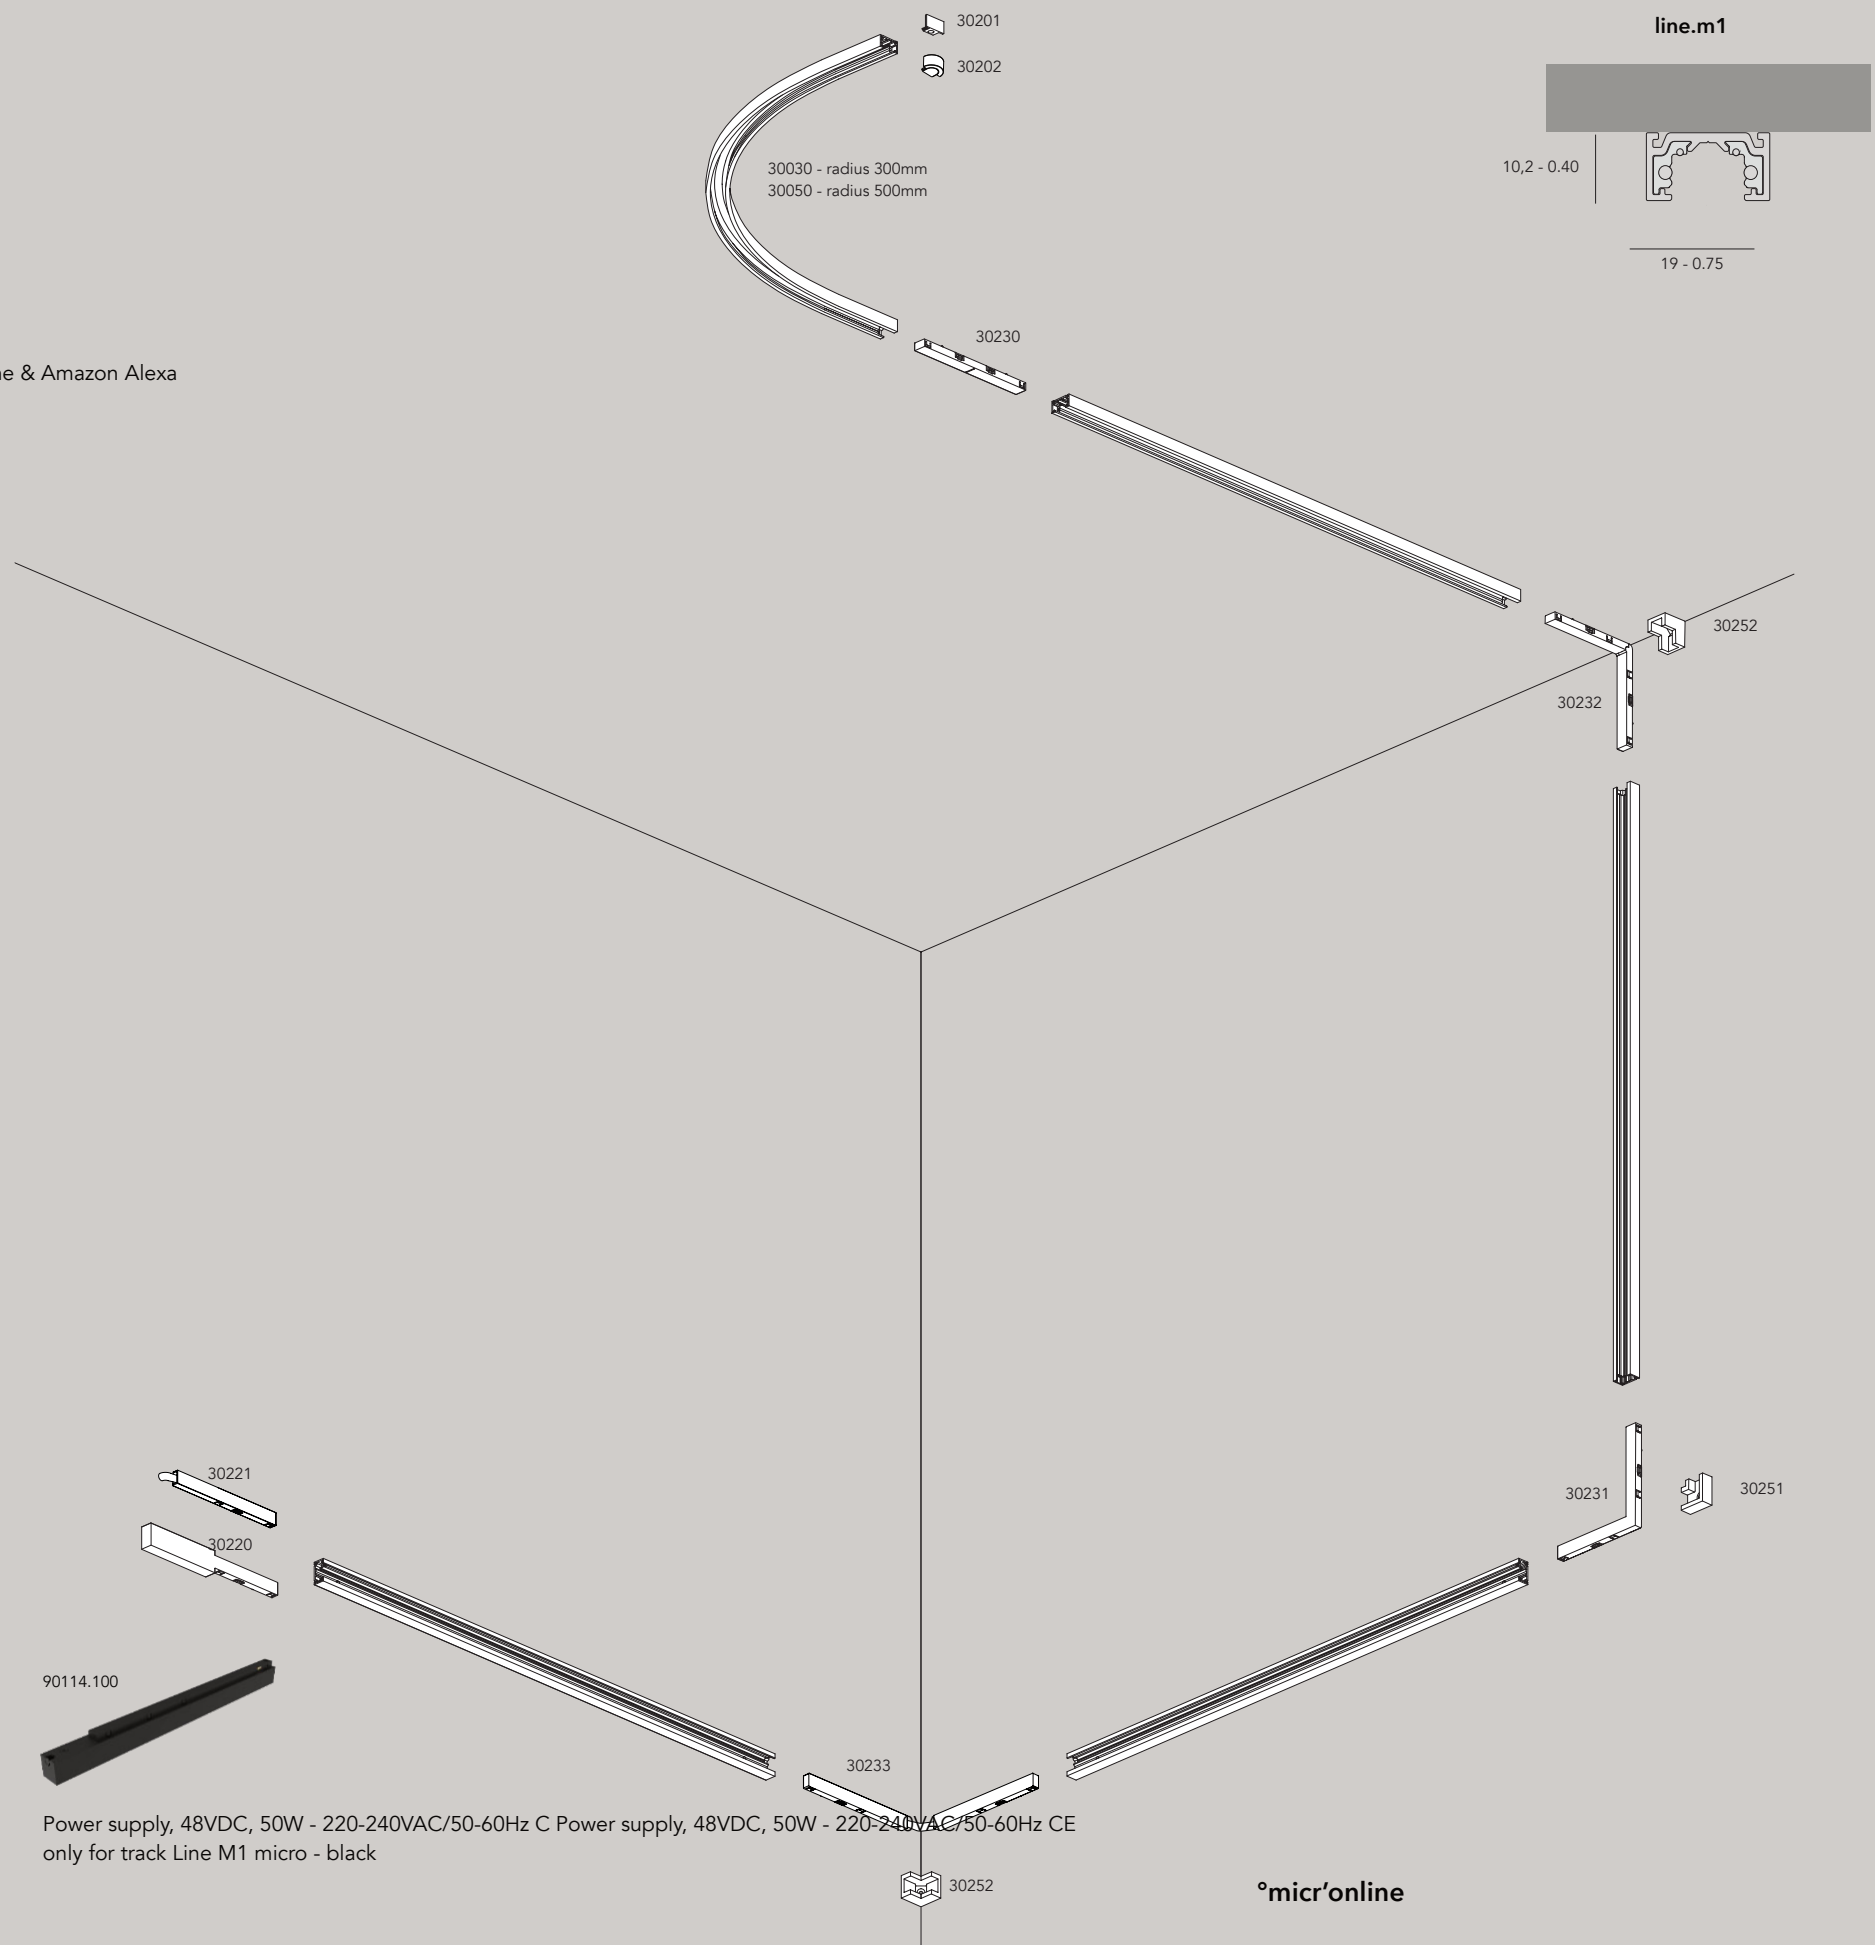

Track Accessories

30201.AA00 endcap for m1

30202.AA00 round endcap for m1

30220.0100 electrical end feeder for m1 black

30220.0200 electrical end feeder for m1 white

30221.0100 electrical feeder for m1, m5, m6 black

30221.0200 electrical feeder for m1, m5, m6 white

30230.0100 electrical jointing connector 180° black

30230.0200 electrical jointing connector 180° white

30231.0100 electrical jointing connector L 90° black

30231.0200 electrical jointing connector L 90° white

30232.0100 electrical jointing wall connector L 90° (+/- 10°) black

30232.0200 electrical jointing wall connector L 90° (+/- 10°) white

30233.0100 electrical jointing connector adjustable corner black

30233.0200 electrical jointing connector adjustable corner white

30251.0100 horizontal mechanical corner joint cover for m1 black

30251.0200 horizontal mechanical corner joint cover for m1 white

30252.0100 vertical mechanical corner joint cover for m1 black

30252.0200 vertical mechanical corner joint cover for m1 white

30261.0100 cover profile 1000mm for m1 black

30261.0200 cover profile 1000mm for m1 white

30262.0100 cover profile 2000mm for m1 black

30262.0200 cover profile 2000mm for m1 white

30263.0100 cover profile 3000mm for m1 black

30263.0200 cover profile 3000mm for m1 white

line.m1