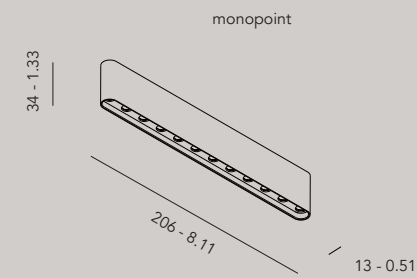

°out.micro

materials	aluminum / PC
weight	160 gr / 0,35 lb
voltage	48 Vdc
wattage	10 W
dimming	DALI, 0-10V, 1-10V, switchDIM, Casambi
ugr	<19

IP20

Order Code

1. **31001.AA00.BBBB.CCC.DD** out.micro for line.m1
   31005.AA00.BBBB.CCC.DD out.micro for line.m5&6
   31003.AA00.BBBB.CCC.DD out.micro monopoint

AA	Finish
01	black
02	white
22	natural alu brushed
23	brass alu brushed
25	bronze alu brushed
26	dark bronze alu brushed
27	gun metal alu brushed
28	nickel alu brushed
32	copper alu brushed
03	painting custom NCS color

BBBB	Light
9527	cri >95, 2700K
9530	cri >95, 3000K

CCC	Optic	Output*
106	10° matt black reflector	730 lm - 5515 cd
206	20° matt black reflector	776 lm - 3825 cd
306	30° matt black reflector	653 lm - 1741 cd
606	60° matt black reflector	697 lm - 689 cd

DD	Dimming
ND	no dimming
DA	dali (0/1-10V, switchDIM through interface)
CA	casambi

* Values for 3000K. Color temperature influences the lumen output.
Download complete photometric data on our website.