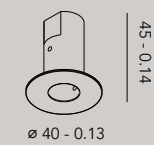

22251 ceiling rose