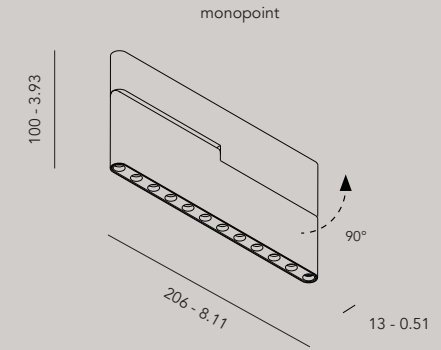

°knick.micro

materials aluminum / PC
weight 600 gr / 1,32lb
voltage 48 Vdc
wattage 10W
dimming DALI, 0-10V, 1-10V, switchDIM, Casambi
ugr <19

IP20

Order Code

- 30501.AA00.BBBB.CCC.DD knick micro for line.m1
- 30505.AA00.BBBB.CCC.DD knick micro for line.m5&6
- 30503.AA00.BBBB.CCC.DD knick micro monopoint

1. **AA Finish**
2. 01 black
   - 02 white
   - 22 natural alu brushed
   - 23 brass alu brushed
   - 25 bronze alu brushed
   - 26 dark bronze alu brushed
   - 27 gun metal alu brushed
   - 28 nickel alu brushed
   - 32 copper alu brushed
   - 03 painted custom NCS color

1. **BBBB Light**
2. 9527 cri >95, 2700K
   - 9530 cri >95, 3000K

CCC	Optic	Output*
106	10° matt black reflector	730 lm - 5515 cd
206	20° matt black reflector	776 lm - 3825 cd
306	30° matt black reflector	653 lm - 1741 cd
606	60° matt black reflector	697 lm - 689 cd

1. **DD Dimming**
2. ND no dimming
   - DA dali (0/1-10V, switchDIM through interface)
   - CA casambi

* Values for 3000K. Color temperature influences the lumen output. Download complete photometric data on our website.