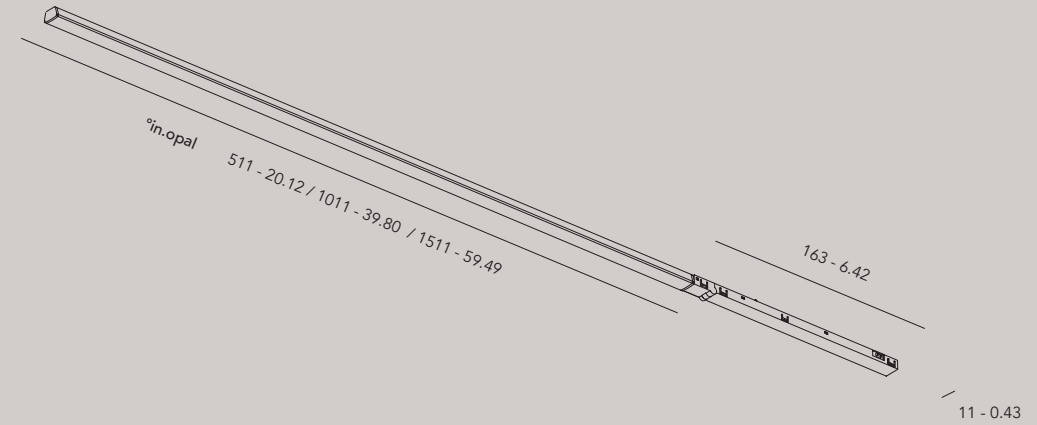

°in.micro

materials PC
voltage 48 Vdc
dimming DALI, 0-10V, 1-10V, switchDIM, Casambi, Google Home & Amazon Alexa

IP20

°in.spot in M1 surface track

°in.opal in M1 surface track

°in.spot in M5 recessed track

°in.opal in M5 recessed track

Order Code

30601.AA00.BBBB.CCC.DD in.spot 300 mm

AA Finish

- 01 black
- 02 white

BBBB Light

- 9027 cri >90, 2700K
- 9030 cri >90, 3000K

CCC Optic

- 500 50° (5W)

Output*

350 lm

DD Dimming see 48V controls

- DA dali (0/1-10V, switchDIM, Casambi through interface)

Order Code

- 30701.AA00.BBBB.CCC.DD in.opal 511 mm
- 30702.AA00.BBBB.CCC.DD in.opal 1011 mm
- 30703.AA00.BBBB.CCC.DD in.opal **1511 mm**

AA Finish

- 01 black

BBBB Light

- 9027 cri >90, 2700K
- 9030 cri >90, 3000K

CCC Optic

- 001 opal diffuser 511 mm (5,5W)
- 001 opal diffuser 1011 mm (11W)
- 001 opal diffuser 1511 mm (16,5W)

Output*

429 lm
858 lm
1287 lm

DD Dimming

- DA dali (0/1-10V, switchDIM, Casambi through interface)

* Values for 3000K. Color temperature influences the lumen output. Download complete photometric data on our website.