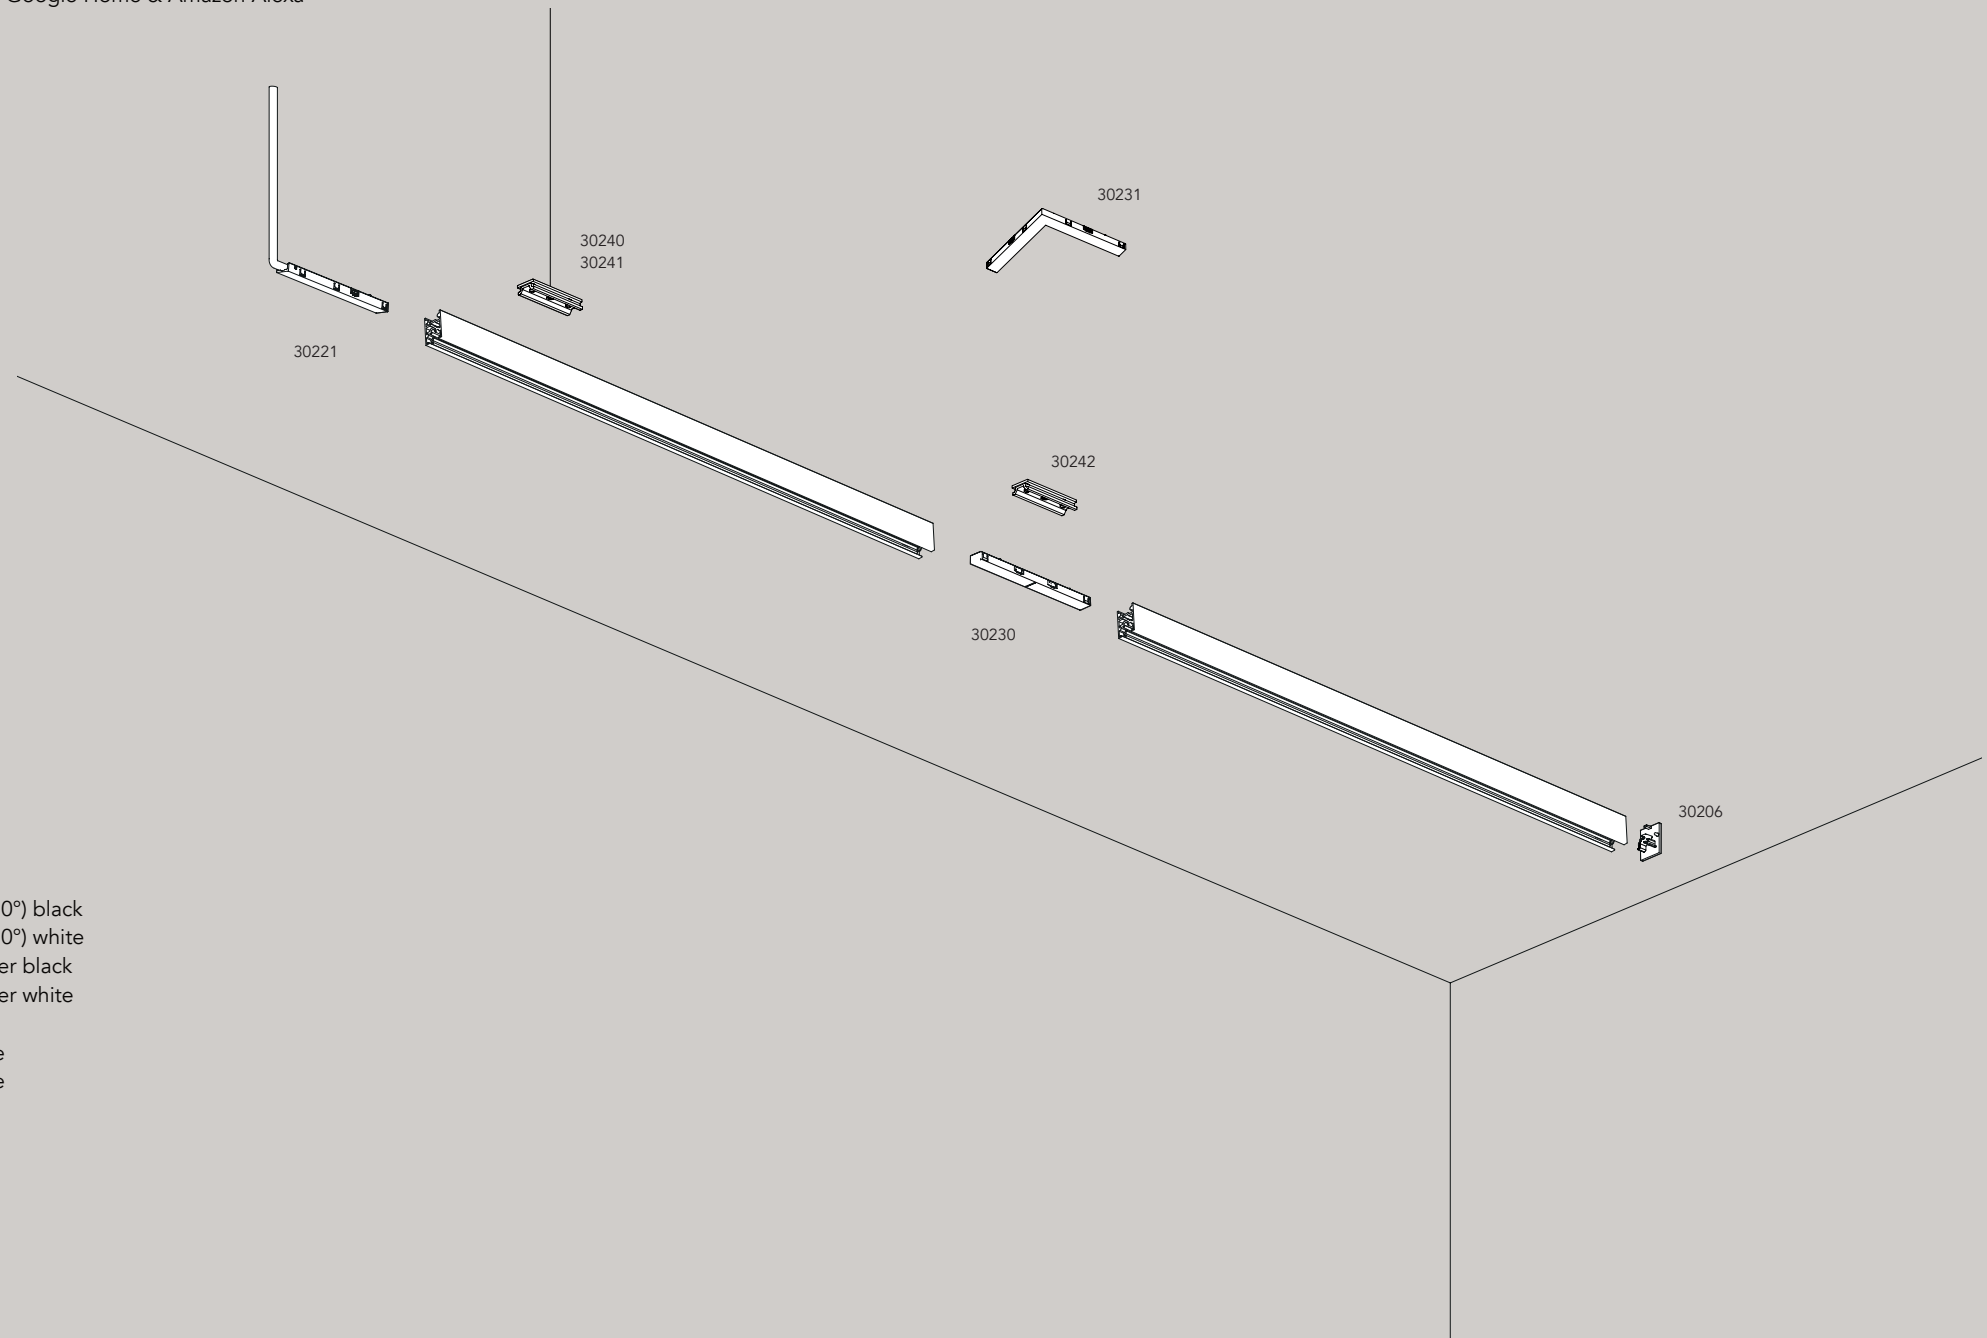

material aluminum
voltage 48Vdc
circuits 1 circuit 10A + 1A databus
dimming DALI, 0-10V, 1-10V, SwitchDIM, Casambi, Google Home & Amazon Alexa

IP20

Order Code

30006.AA00.BBBB line.m6

AA Finish

01 black
02 white

BBBB Length

1000 1000 mm
2000 2000 mm
3000 3000 mm
xxxx xxxx mm (custom length)

Track Accessories

30206.0100 endcap for m6 black
30206.0200 endcap for m6 white

30221.0100 electrical feeder for m1, m5, m6 black
30221.0200 electrical feeder for m1, m5, m6 white

30230.0100 electrical jointing connector 180° black
30230.0200 electrical jointing connector 180° white
30231.0100 electrical jointing connector L 90° black
30231.0200 electrical jointing connector L 90° white
30232.0100 electrical jointing wall connector L 90° (+/- 10°) black
30232.0200 electrical jointing wall connector L 90° (+/- 10°) white
30233.0100 electrical jointing connector adjustable corner black
30233.0200 electrical jointing connector adjustable corner white

30240 long suspension bracket m6 - 2m steel cable
30241 long suspension bracket m6 - 6m steel cable
30242 long mechanical joint connector for m6

30271.0100 cover profile 1000mm for m5&6 black
30271.0200 cover profile 1000mm for m5&6 white
30272.0100 cover profile 2000mm for m5&6 black
30272.0200 cover profile 2000mm for m5&6 white
30273.0100 cover profile 3000mm for m5&6 black
30273.0200 cover profile 3000mm for m5&6 white