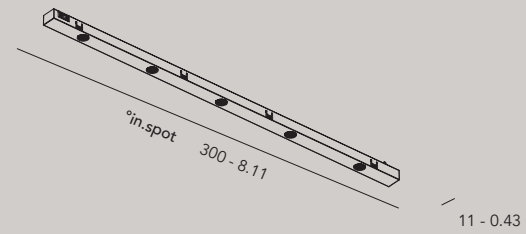

°in.micro

materials PC
voltage 48 Vdc
dimming DALI, 0-10V, 1-10V, switchDIM, Casambi, Google Home & Amazon Alexa

IP20

°in.spot in M1 surface track

°in.opal in M1 surface track

°in.spot in M5 recessed track

°in.opal in M5 recessed track

Order Code

30601.AA00.BBBB.CCC.DD in.spot 300 mm

AA Finish

- 01 black
- 02 white

BBBB Light

- 9027 cri >90, 2700K
- 9030 cri >90, 3000K

CCC Optic

- 500 50° (5W)

Output*

350 lm

DD Dimming see 48V controls

- DA dali (0/1-10V, switchDIM, Casambi through interface)

Order Code

- 30701.AA00.BBBB.CCC.DD in.opal 511 mm
- 30702.AA00.BBBB.CCC.DD in.opal 1011 mm
- 30703.AA00.BBBB.CCC.DD in.opal **1511 mm**

AA Finish

- 01 black

BBBB Light

- 9027 cri >90, 2700K
- 9030 cri >90, 3000K

CCC Optic

- 001 opal diffuser 511 mm (5,5W)
- 001 opal diffuser 1011 mm (11W)
- 001 opal diffuser 1511 mm (16,5W)

Output*

429 lm
858 lm
1287 lm

DD Dimming

- DA dali (0/1-10V, switchDIM, Casambi through interface)

* Values for 3000K. Color temperature influences the lumen output. Download complete photometric data on our website.