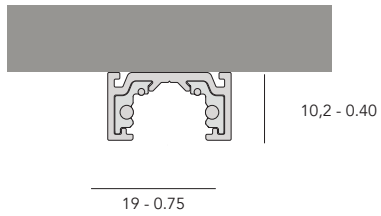

Miniaturised Soft Round Edges

Thin Size
13mm

Powerful Light

Finishes

°turn micro

Surface track M1

Very small track
Easy to mount on the ceiling
Minimal visual impact
Round corners both vertically and horizontally